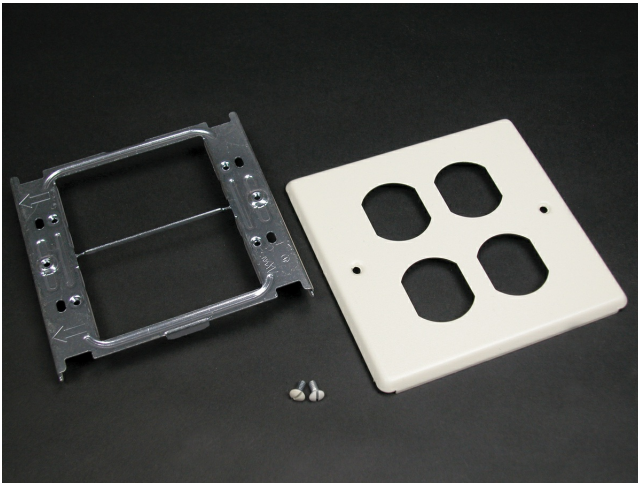

Wiremold
2-GANG W/TWO DUPLEX OPENINGS-IVORY
Part No. CV4047BB

4000® Series Raceway is the work horse of surface raceway systems. 4000 Series Raceway can be divided for multi-service applications making it ideal for applications requiring a large cable capacity and dual-service requirements. Commercial, institutional, and industrial applications benefit from the rigid steel construction and durable ScuffCoat™ finish of this raceway. 4000 Series Raceway is also ideal for municipalities that have code requirements calling for all steel construction or that prohibit nonmetallic cable management systems.

Features & Benefits

For 15A and 20A duplex receptacles. Accepts 106 Communications Duplex Frame.

Specifications

General Info

Product Line	Wiremold	Color	Ivory
UPC Number	786776041330	Country Of Origin	United States
Product Series	4000 Series, 4047 Series, 6000 Series	Installation Location	On Wall
Application Sector	Commercial	Warranty Type	1-Year from Installation or 2-Years from Day of Sale
Type	Cover Plate		

Dimensions

Product Weight US 0.05 lb

Listing Agencies / 3rd Party Agencies

cULus ListingNumber E41751 cULus Listed Yes

Trade Programs

USMCA	Yes
-------	-----

Additional Information

RoHS Compliant	Yes
----------------	-----