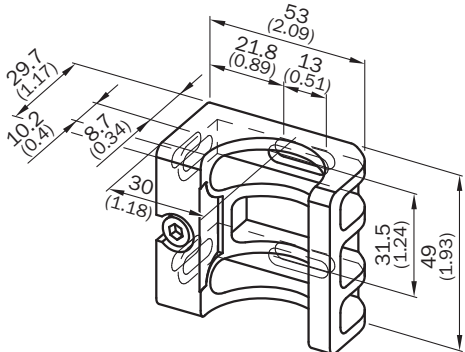

## Detailed technical data

### Technical specifications

<b>Accessory group</b>	Terminal and alignment brackets
<b>Accessory family</b>	Alignment brackets
<b>Material</b>	Plastic
<b>Packing unit</b>	2 pieces
<b>Description</b>	FlexFix mounting kit for 1 device, e.g. sender or receiver (FlexFix bracket, alignment tool and assembly materials for installation in PU3H device columns)

Dimensional drawing (Dimensions in mm (inch))