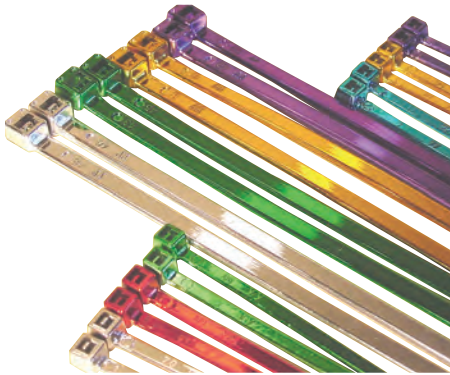

Cable Ties

Chrome Plated Cable Ties

Chrome Plated Cable Ties

New contemporary style of cable ties are great for custom shops, hot rods, custom bikes & other customized vehicles. Comes in 6 shining colours.

Approx. Length	Strength	Colour	Max. Bundle Dia.	10 PCS/PK	100 PCS/PK
4.0" (102mm)	18LB	Blue	3/4" (19mm)	662799	762799
4.0" (102mm)	18LB	Gold	3/4" (19mm)	662798	762798
4.0" (102mm)	18LB	Green	3/4" (19mm)	662797	762797
4.0" (102mm)	18LB	Purple	3/4" (19mm)	662796	762796
4.0" (102mm)	18LB	Red	3/4" (19mm)	662795	762795
4.0" (102mm)	18LB	Silver	3/4" (19mm)	662794	762794
6.0" (155mm)	18LB	Silver	1-9/16" (40mm)	662774	762774
8.0" (200mm)	40LB	Blue	2" (50mm)	662789	762789
8.0" (200mm)	40LB	Gold	2" (50mm)	662788	762788
8.0" (200mm)	40LB	Green	2" (50mm)	662787	762787
8.0" (200mm)	40LB	Purple	2" (50mm)	662786	762786
8.0" (200mm)	40LB	Red	2" (50mm)	662785	762785
8.0" (200mm)	40LB	Silver	2" (50mm)	662784	762784

Cable Tie Installation Tools can be found on page 99

C

Coloured Cable Ties

Coloured Cable Ties

These coloured ties are ideal for colour-coding and cosmetic appeal. All coloured cable ties are available in packs of 100 and 1000 and come in many colours.

Approx. Length	Strength	Colour	Max. Bundle Dia.	100 PCS/PK	1000 PCS/PK
7.5" (190mm)	50LB	Brown	1-3/4" (44mm)	762761	762761M
7.5" (190mm)	50LB	Red	1-3/4" (44mm)	762762	762762M
7.5" (190mm)	50LB	Orange	1-3/4" (44mm)	762763	762763M
7.5" (190mm)	50LB	Yellow	1-3/4" (44mm)	762764	762764M
7.5" (190mm)	50LB	Green	1-3/4" (44mm)	762765	762765M
7.5" (190mm)	50LB	Blue	1-3/4" (44mm)	762766	762766M
7.5" (190mm)	50LB	Purple	1-3/4" (44mm)	762767	762767M
7.5" (190mm)	50LB	Grey	1-3/4" (44mm)	762768	762768M