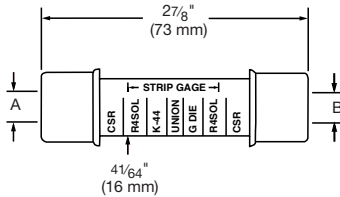

F

Part #	A Range			Wire Diameter Range in	Cap Colour	B Range			Wire Diameter Range in	Cap Colour	Die Size
	ACSR	Alum. or Copper				ACSR	Alum. or Copper				
		Str.	Sol.			ACSR	Str.	Sol.			
PIK88		10	8	.116-.128	Brown		10	8	.116-.128	Brown	5/8 or BG
PIK68		8	6	.145-.162	Green		10	8	.116-.128	Brown	
PIK66		8	6	.145-.162	Green		8	6	.145-.162	Green	
PIK48	6-6/1	5-6	4	.184-.206	Blue		10	8	.116-.128	Brown	
PIK46	6-6/1	5-6	4	.184-.206	Blue		8	6	.145-.162	Green	
PIK44	6-6/1	5-6	4	.184-.206	Blue	6-6/1	5-6	4	.184-.206	Blue	
PIK28	4-6/1, 7/1	3-4	2	.232-.260	Orange		10	8	.116-.128	Brown	
PIK26	4-6/1, 7/1	3-4	2	.232-.260	Orange		8	6	.145-.162	Green	
PIK24	4-6/1, 7/1	3-4	2	.232-.260	Orange	6-6/1	5-6	4	.184-.206	Blue	
PIK22	4-6/1, 7/1	3-4	2	.232-.260	Orange	4-6/1, 7/1	3-4	2	.232-.260	Orange	
PIK18	2-6/1, 7/1	1-2		.292-.332	Red		10	8	.116-.128	Brown	
PIK16	2-6/1, 7/1	1-2		.292-.332	Red		8	6	.145-.162	Green	
PIK14	2-6/1, 7/1	1-2		.292-.332	Red	6-6/1	5-6	4	.184-.206	Blue	
PIK12	2-6/1, 7/1	1-2		.292-.332	Red	4-6/1, 7/1	3-4	2	.232-.260	Orange	
PIK11	2-6/1, 7/1	1-2		.292-.332	Red	2-6/1, 7/1	1-2		.292-.332	Red	
PIK08		1/0		.373	Yellow		10	8	.116-.128	Brown	
PIK06		1/0		.373	Yellow		8	6	.145-.162	Green	
PIK04		1/0		.373	Yellow	6-6/1	5-6	4	.184-.206	Blue	
PIK02		1/0		.373	Yellow	4-6/1, 7/1	3-4	2	.232-.260	Orange	
PIK01		1/0		.373	Yellow	2-6/1, 7/1	1-2		.292-.332	Red	
PIK00		1/0		.373	Yellow		1/0		.373	Yellow