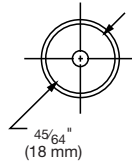

ALUMINUM PRE-INSULATED PENN-SLEEVES

• TYPE PIK

For aluminum to copper or aluminum to aluminum

Pre-insulated Penn-Sleeve Service Entrance Compression Connectors feature extra length for increased contact and solid center barrier.

F

Part #	A Range			Wire Diameter Range in	Cap Colour	B Range			Wire Diameter Range in	Cap Colour	Die Size
	ACSR	Alum. or Copper				ACSR	Alum. or Copper				
		Str.	Sol.			ACSR	Str.	Sol.			
PIK88		10	8	.116-.128	Brown		10	8	.116-.128	Brown	5/8 or BG
PIK68		8	6	.145-.162	Green		10	8	.116-.128	Brown	
PIK66		8	6	.145-.162	Green		8	6	.145-.162	Green	
PIK48	6-6/1	5-6	4	.184-.206	Blue		10	8	.116-.128	Brown	
PIK46	6-6/1	5-6	4	.184-.206	Blue		8	6	.145-.162	Green	
PIK44	6-6/1	5-6	4	.184-.206	Blue	6-6/1	5-6	4	.184-.206	Blue	
PIK28	4-6/1, 7/1	3-4	2	.232-.260	Orange		10	8	.116-.128	Brown	
PIK26	4-6/1, 7/1	3-4	2	.232-.260	Orange		8	6	.145-.162	Green	
PIK24	4-6/1, 7/1	3-4	2	.232-.260	Orange	6-6/1	5-6	4	.184-.206	Blue	
PIK22	4-6/1, 7/1	3-4	2	.232-.260	Orange	4-6/1, 7/1	3-4	2	.232-.260	Orange	
PIK18	2-6/1, 7/1	1-2		.292-.332	Red		10	8	.116-.128	Brown	
PIK16	2-6/1, 7/1	1-2		.292-.332	Red		8	6	.145-.162	Green	
PIK14	2-6/1, 7/1	1-2		.292-.332	Red	6-6/1	5-6	4	.184-.206	Blue	
PIK12	2-6/1, 7/1	1-2		.292-.332	Red	4-6/1, 7/1	3-4	2	.232-.260	Orange	
PIK11	2-6/1, 7/1	1-2		.292-.332	Red	2-6/1, 7/1	1-2		.292-.332	Red	
PIK08		1/0		.373	Yellow		10	8	.116-.128	Brown	
PIK06		1/0		.373	Yellow		8	6	.145-.162	Green	
PIK04		1/0		.373	Yellow	6-6/1	5-6	4	.184-.206	Blue	
PIK02		1/0		.373	Yellow	4-6/1, 7/1	3-4	2	.232-.260	Orange	
PIK01		1/0		.373	Yellow	2-6/1, 7/1	1-2		.292-.332	Red	
PIK00		1/0		.373	Yellow		1/0		.373	Yellow	