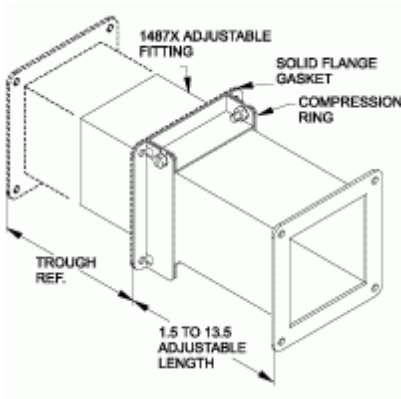

Quality Products. Service Excellence.

Adjustable Fitting *1487X Series*

- Allows on site length adjustment of 1.5" to 13.5"

Part No.	Size
1487BX	2.5 x 2.5
1487CX	4 x 4
1487DX	6 x 6
1487EX	8 x 8

Does not meet CSA or UL requirements