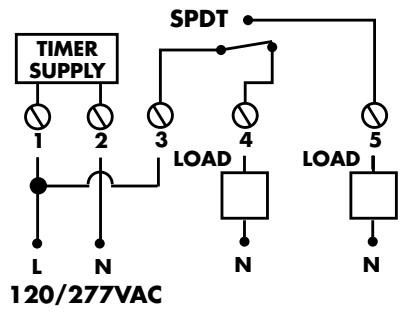

SPECIFICATIONS

TIMING ACCURACY: Line Frequency.

INPUT VOLTAGE:

120 - 277VAC, 50/60Hz (automatic detection).

TERMINAL RANGE: #8 - #16AWG.

OPERATING TEMPERATURE:

-40 °F to +149 °F (-40 °C to +65 °C).

POWER CONSUMPTION: 6VA Max.

ENCLOSURE:

- Polycarbonate Indoor/Outdoor NEMA 3R.
- Suffix -C plastic clear cover Indoor/Outdoor NEMA 3R.
- Suffix -Y metal Indoor enclosure NEMA 1.
- All with lockable hasp (see pages 589-593 for enclosure dimensions).

EW120B