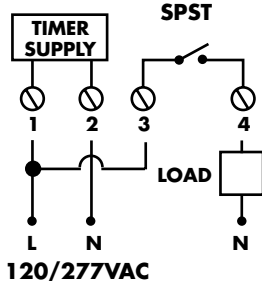

SPECIFICATIONS

TIMING ACCURACY: Line Frequency.

INPUT VOLTAGE:

120 - 277VAC, 50/60Hz (automatic detection).

TERMINAL RANGE: #8 - #16AWG.

OPERATING TEMPERATURE:

-40 °F to +149 °F (-40 °C to +65 °C).

POWER CONSUMPTION: 6VA Max.

ENCLOSURE:

- Polycarbonate Indoor/Outdoor NEMA 3R.
- Suffix -C plastic clear cover Indoor/Outdoor NEMA 3R.
- Suffix -Y metal Indoor enclosure NEMA 1.
- All with lockable hasp (see pages 589-593 for enclosure dimensions).

EW101B