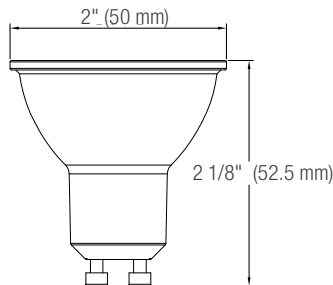

Project: _____ Type: _____

Drawn by: _____ Catalogue #: _____ Date: _____

Individual Spec Sheet

LED REFLECTORS CHOICE SERIES

MR16-GU10

ORDERING INFORMATION

Order Code: 69232
Model Number: GU10/S2/6.5W/40K/40/CHOICE/STD
UPC: 069549025639
Case Quantity: 24

PHYSICAL DATA

Shape: MR16
Base: GU10
Heat Sink Color: White

PERFORMANCE DATA

Watts (W): 6.5
Volts (VAC): 120
Colour Temperature (K)¹: 4 000
Lumen Output (lm)²: 589
Efficacy (lm/W): 98
CRI: 80
Life L70 (h)³: 25 000
Dimming: Phase cut
Beam Angle (°): 40
CBCP: 924
Power Factor: 0.80
Frequency (Hz): 60
Operating Temp. Range: - 20 °C to 40 °C / - 4 °F to 104 °F

¹ Typical colour temperature range: +/- 5 %.
² Lumen values are derived from photometric testing. Initial lumens range: +/- 10 %.
³ Life hours are derived from IESNA LM-80 testing report and projected per IESNA TM-21 extrapolations.

COMPATIBLE DIMMERS¹

Brand	Model
LUTRON	PD-6WCL, DVCL-153P, CTCL-153P, DVCL-253P, AYCL-253P, DVRP-253-WH, SELV-300P, MACL-153P
COOPER	RRD-6NA-WH, AAL06
LEVITON	IPL06, 6674, DSL06-1ZL, DSM10-1LZ, IPE04-1LZ, DDMX1

DIMENSIONS