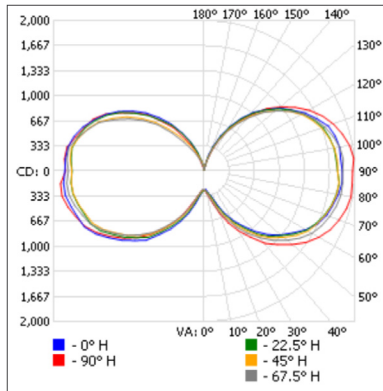

PERFORMANCE DATA

Watts (W): 150
Volts (VAC): 120
Colour temperature (K)¹: Cool White
Lumen output (lm)²: 17 380
Efficiency (lm/W): 116
CRI: 80+
Life L70 (h)³: 54 000
Beam angle (°): 360
Surge protection (kV): 6
Operating temp. range: -30°C to 60°C (-22°F to 140°F)
Operating position: Universal

¹ Typical colour temperature range: +/- 5 %

² Lumen values are derived from photometric testing. Initial lumens range: +/- 10 %

³ Life hours are derived from IESNA LM80-08 testing report and projected per IESNA TM-21-11 extrapolations

Handle is removable to allow for installation of the included eyebolt

DIMENSIONS

PHOTOMETRIC DATA¹

68701 • THB-DSC-150W-CW • 17 396.0 lm

Polar candela distribution

Zonal lumen summary

Zone	Lumens	% Fixture
0-30	462.0	2.7
0-40	1 080.0	6.2
0-60	3 426.5	19.7
60-90	5 644.2	32.4
70-100	5 954.5	34.2
90-120	5 497.5	31.6
0-90	9 070.7	52.1
90-180	8 325.3	47.9
0-180	17 396.0	100