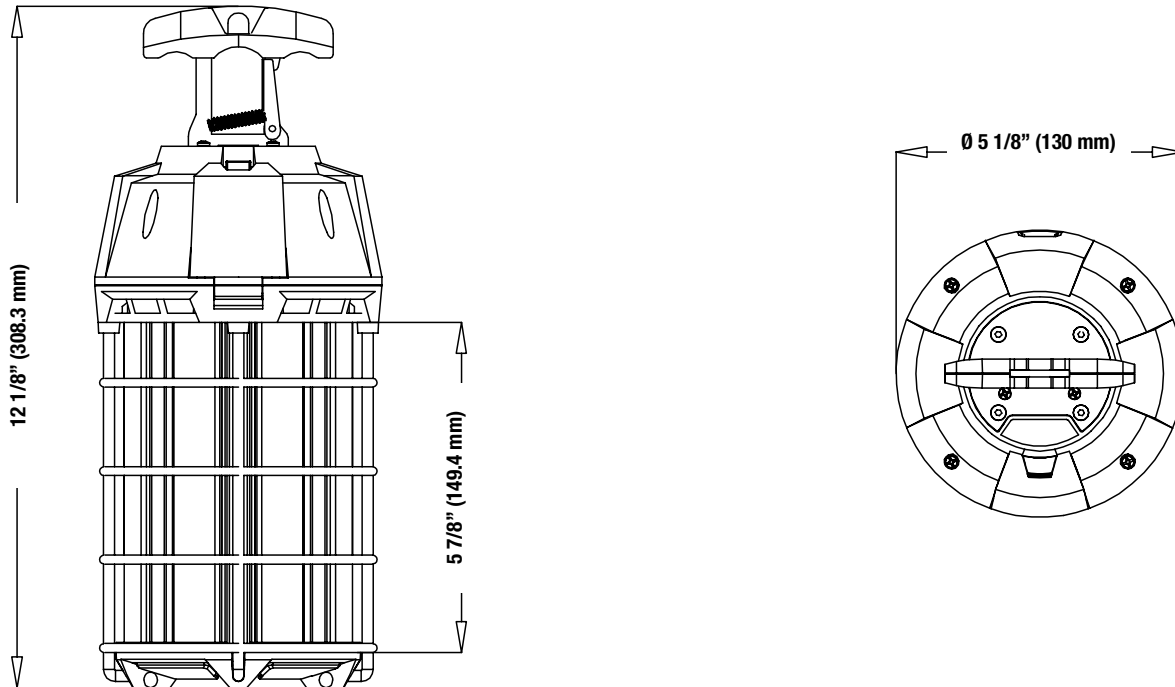

Individual Spec Sheet

THB

TEMPORARY LED HIGH BAY

GEN. 2

ORDERING INFORMATION

Order code: 68701
Model number: THB-DSC-150W-CW
UPC: 069549018303
Case quantity: 4

PHYSICAL DATA

Housing color: Orange
Cage material: Aluminum
Can be daisy chained: Yes: Up to 4 luminaires
Wire specification: 18 AWG/3C
Wire length: 20 ft (6 m)
Mounting: Handle or eyebolt

PERFORMANCE DATA

Watts (W): 150
Volts (VAC): 120
Colour temperature (K)¹: Cool White
Lumen output (lm)²: 17 380
Efficiency (lm/W): 116
CRI: 80+
Life L70 (h)³: 54 000
Beam angle (°): 360
Surge protection (kV): 6
Operating temp. range: -30°C to 60°C (-22°F to 140°F)
Operating position: Universal

Handle is removable to allow for installation of the included eyebolt

DIMENSIONS

PHOTOMETRIC DATA¹

68701 • THB-DSC-150W-CW • 17 396.0 lm

Polar candela distribution

Zonal lumen summary

Zone	Lumens	% Fixture
0-30	462.0	2.7
0-40	1 080.0	6.2
0-60	3 426.5	19.7
60-90	5 644.2	32.4
70-100	5 954.5	34.2
90-120	5 497.5	31.6
0-90	9 070.7	52.1
90-180	8 325.3	47.9
0-180	17 396.0	100