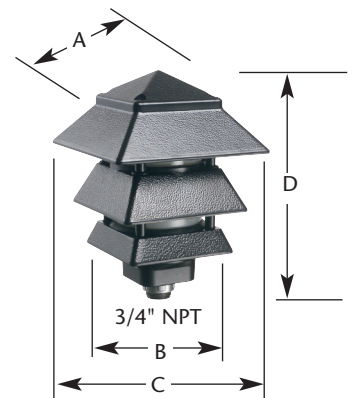

Uses a 40 watt halogen, 40 watt incandescent, or 13 watt fluorescent lamp. Lamp not included.

GPP60B

Lamp Incandescent, halogen or compact fluorescent

CATALOG NUMBER	UPC/DCI/NAED MFG. #01 8997	COLOR	DIM A	DIM B	DIM C	DIM D	UNIT PKG	STD PKG
GPP60LB	04605	Black	3.600	4.250	6.070	8.573	1	4
GPP60LBR	04606	Bronze	3.600	4.250	6.070	8.573	1	4

Uses a 40 watt halogen, 40 watt incandescent, or 13 watt fluorescent lamp. Lamp not included.

GPP60LB

Arlington

Patented/Other patents pending

Distributed by

1 Stauffer Industrial Park. Scranton, PA 18517

800.233.4717 • www.aifittings.com • EMAIL sales@aifittings.com