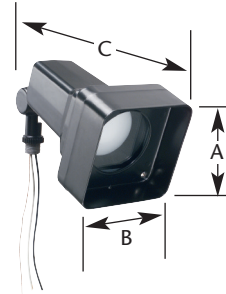

3-WIRE LANDSCAPING & PAGODA STYLE • SOLD SEPARATELY

Decorative 3-wire type light fixtures

- Powder coated color match
- For heavy-duty commercial or residential use
- 1/2" NPT fixture
- Adds safety and security
- Perfect for illuminating signs, flagpoles, walkways, buildings, driveways, yards and recreational areas

Lamp Up to 75 watt, flood

CATALOG NUMBER	UPC/DCI/NAED MFG. #01 8997	COLOR	KO SIZE	DIM A	DIM B	DIM C	UNIT PKG	STD PKG
GPI75B	77042	Black	1/2"	4.062	4.062	8.135	1	4
GPI75BR	77043	Bronze	1/2"	4.062	4.062	8.135	1	4

Uses a 75 watt PAR 16 or a 50 watt PAR 20 halogen lamp. Lamp not included.

Pagoda-style, 3-wire type light fixture

- Durable cast aluminum
- 3/4" NPT fixture
- Made for incandescent, halogen and energy-saving compact fluorescent lamps (Lamps not included)