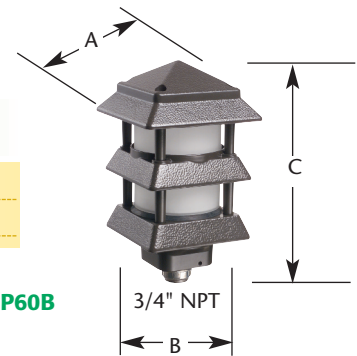

Lamp Incandescent, halogen or compact fluorescent

CATALOG NUMBER	UPC/DCI/NAED MFG. #01 8997	COLOR	DIM A	DIM B	DIM C	UNIT PKG	STD PKG
GPP60B	77046	Black	4.750	4.750	8.750	1	4
GPP60BR	77047	Bronze	4.750	4.750	8.750	1	4

Uses a 40 watt halogen, 40 watt incandescent, or 13 watt fluorescent lamp. Lamp not included.

GPP60B