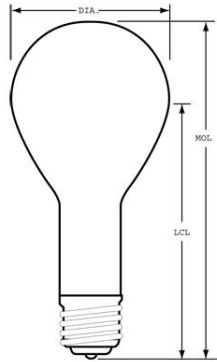

GE  
Lighting

21079 - 300/IF

GE PS35

**GENERAL CHARACTERISTICS**

Lamp Type	Incandescent - A-line
Bulb	PS35
Base	Mogul Screw (E39)
Filament	C-9
Bulb Finish	Inside frost
Rated Life (NOM)	1000.0 h
Bulb Material	Soft glass
Primary Application	Standard

**PHOTOMETRIC CHARACTERISTICS**

Initial Lumens (NOM)	5150.0
Nominal Initial Lumens per Watt (NOM)	19.4

**ELECTRICAL CHARACTERISTICS**

Wattage (NOM)	300.0
Voltage (NOM)	130.0

**DIMENSIONS**

Maximum Overall Length (MOL) (NOM)	9.370 in(238.0 mm)
Bulb Diameter (DIA) (NOM)	4.375 in(111.1 mm)
Light Center Length (LCL) (NOM)	7.000 in(177.8 mm)