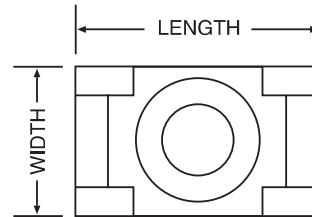

SCREW MOUNTS

A

- **Secure Support** deep cradle design provides maximum support for larger bundles and tubing
- **Easy Insertion of Cable Ties** deep recessed screw hole allows cable ties to pass over screw head

Standard Screw Mounts Natural & Black

Per Bag	Part Number	Colour & Material	Height Inch/mm	Length Inch/mm	Width Inch/mm	Slot Height Inch/mm	Slot Width Inch/mm	Mount Method	Per Case
100	SMNY0019C	Natural Nylon	.280/7.11	.600/15.24	.385/9.77	.060/1.52	.200/5.08	#4-#6 Screw	1,000
100	SMNY0029C	Natural Nylon	.390/9.90	.875/22.22	.625/15.87	.090/2.29	.325/8.26	#12-1/4 Screw	1,000
100	SMNY0010C	Black Nylon	.280/7.11	.600/15.24	.385/9.77	.060/1.52	.200/5.08	#4-#6 Screw	1,000
100	SMNY0020C	Black Nylon	.390/9.90	.875/22.22	.625/15.87	.090/2.29	.325/8.26	#12-1/4 Screw	1,000
500	SMNY0019D	Natural Nylon	.280/7.11	.600/15.24	.385/9.77	.060/1.52	.200/5.08	#4-#6 Screw	1,000
500	SMNY0029D	Natural Nylon	.390/9.90	.875/22.22	.625/15.87	.090/2.29	.325/8.26	#12-1/4 Screw	1,000
500	SMNY0010D	Black Nylon	.280/7.11	.600/15.24	.385/9.77	.060/1.52	.200/5.08	#4-#6 Screw	1,000
500	SMNY0020D	Black Nylon	.390/9.90	.875/22.22	.625/15.87	.090/2.29	.325/8.26	#12-1/4 Screw	1,000

Tolerance: ±.03"/.76 mm