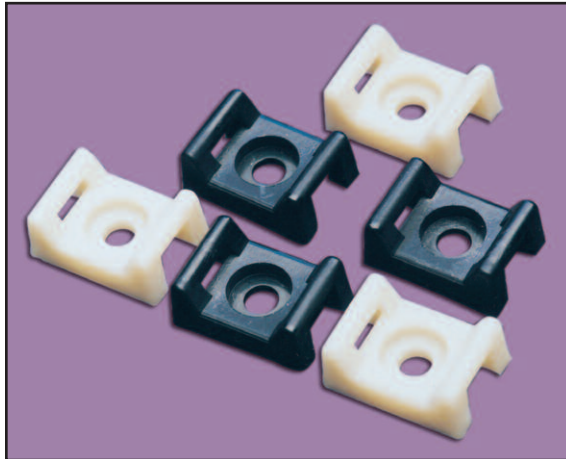

SCREW MOUNTS

A

- **Secure Support** deep cradle design provides maximum support for larger bundles and tubing
- **Easy Insertion of Cable Ties** deep recessed screw hole allows cable ties to pass over screw head

Standard Screw Mounts Natural & Black

Per Bag	Part Number	Colour & Material	Height Inch/mm	Length Inch/mm	Width Inch/mm	Slot Height Inch/mm	Slot Width Inch/mm	Mount Method	Per Case
100	SMNY0019C	Natural Nylon	.280/7.11	.600/15.24	.385/9.77	.060/1.52	.200/5.08	#4-#6 Screw	1,000
100	SMNY0029C	Natural Nylon	.390/9.90	.875/22.22	.625/15.87	.090/2.29	.325/8.26	#12-1/4 Screw	1,000
100	SMNY0010C	Black Nylon	.280/7.11	.600/15.24	.385/9.77	.060/1.52	.200/5.08	#4-#6 Screw	1,000
100	SMNY0020C	Black Nylon	.390/9.90	.875/22.22	.625/15.87	.090/2.29	.325/8.26	#12-1/4 Screw	1,000
500	SMNY0019D	Natural Nylon	.280/7.11	.600/15.24	.385/9.77	.060/1.52	.200/5.08	#4-#6 Screw	1,000
500	SMNY0029D	Natural Nylon	.390/9.90	.875/22.22	.625/15.87	.090/2.29	.325/8.26	#12-1/4 Screw	1,000
500	SMNY0010D	Black Nylon	.280/7.11	.600/15.24	.385/9.77	.060/1.52	.200/5.08	#4-#6 Screw	1,000
500	SMNY0020D	Black Nylon	.390/9.90	.875/22.22	.625/15.87	.090/2.29	.325/8.26	#12-1/4 Screw	1,000