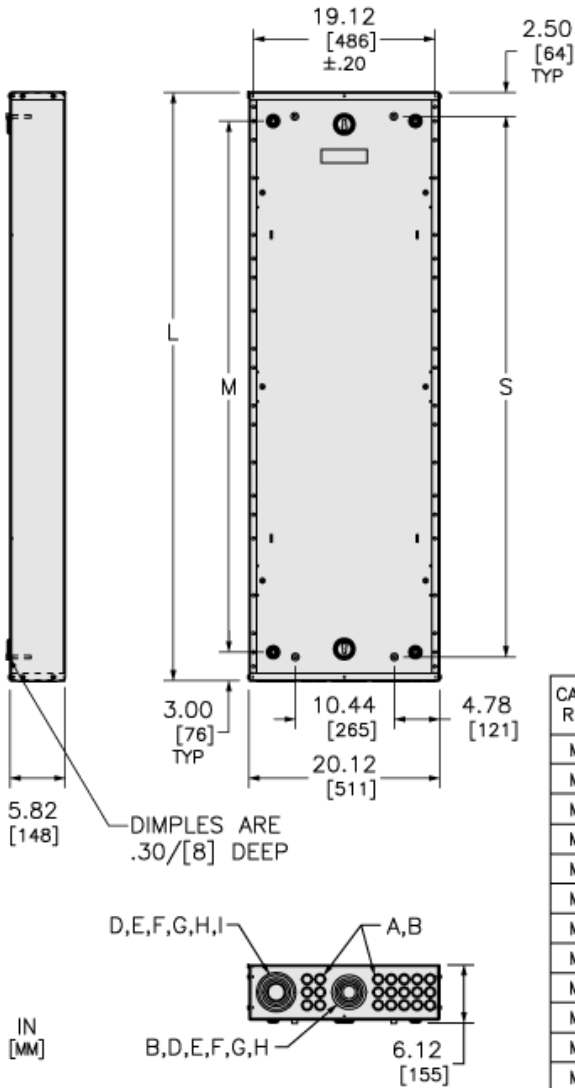

### Complementary

Material	Steel
Height	62 in (1574.80 mm)
Width	20 in (508.00 mm)
Depth	5.75 in (146.05 mm)

### Contractual warranty

---

Warranty	18 months
----------	-----------

---

Approximate Dimensions

KNOCKOUTS				
SYMBOL	CONDUIT SIZE		KNOCKOUT DIA	
	IN	MM	IN	MM
A	.50	13	.88	22
B	.75	19	1.12	28
D	1.25	32	1.75	44
E	1.50	38	2.00	51
F	2.00	51	2.50	64
G	2.50	64	3.00	76
H	3.00	76	3.62	92
I	3.50	89	4.12	105

CATALOG REF NO	L		S		M	
	IN	MM	IN	MM	IN	MM
MH26	26.00	660	21.00	533	20.00	508
MH32	32.00	813	27.00	686	26.00	660
MH38	38.00	965	33.00	838	32.00	813
MH44	44.00	1118	39.00	991	38.00	965
MH50	50.00	1270	45.00	1143	44.00	1118
MH56	56.00	1422	51.00	1295	50.00	1270
MH62	62.00	1575	57.00	1448	56.00	1422
MH68	68.00	1727	63.00	1600	62.00	1575
MH74	74.00	1880	69.00	1753	68.00	1727
MH80	80.00	2032	75.00	1905	74.00	1880
MH86	86.00	2184	81.00	2057	80.00	2032
MH92	92.00	2337	87.00	2210	86.00	2184