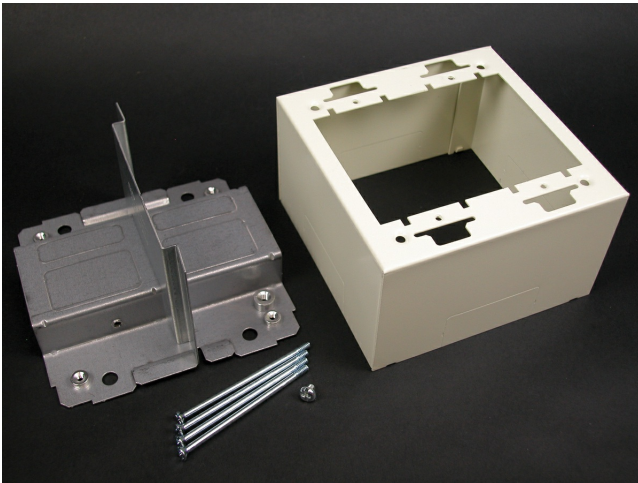

Wiremold  
**2G DIV DEVICE BOX-FOG WHITE**  
Part No. C2444D-2NFW

2400® Series Raceway is a single compartment raceway designed for communication or power applications and ideal for use in classrooms, offices, and hotel applications, or anywhere a small low profile raceway is needed. 2400D® Series Divided Raceway is a low profile steel raceway for use where a limited number of power and low voltage cables are required in the same raceway.

## Features & Benefits

Labor saving, over-the-raceway device box. Divided two-gang box allows both power and low voltage at a single point-of-use. For use with commercially available faceplates.

### General Info

Product Line	Wiremold	Color	Fog White
UPC Number	786776139204	Country Of Origin	United States
Product Series	2400 Series	Installation Location	On Wall
Application Sector	Commercial	Warranty Type	1-Year from Installation or 2-Years from Day of Sale
Type	Raceway Device Box		

### Dimensions

Product Weight US 1.354 lb