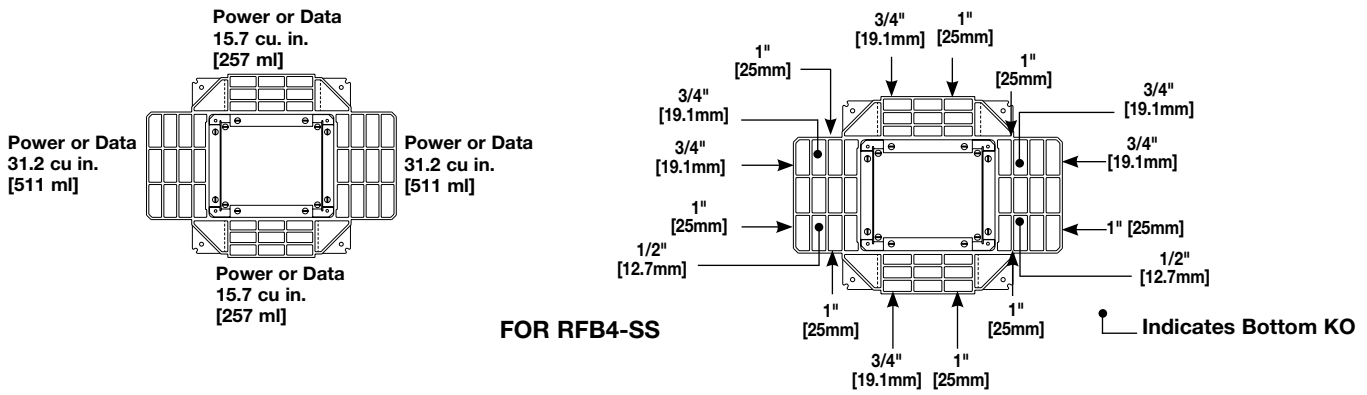

RFB4-SS Series Compartment Capacities/Knockout Locations & Sizes

RFB4-SS Series Multiservice Shallow Steel Floor Box Accessories

Catalog No./Item	Description/Specifications	Catalog No./Item	Description/Specifications
RFB-B-SS 	Internal Blank Bracket – Used to close off unused gangs. Country of Origin: Mexico	RFB4-SS-AAP 	Internal Audio/Video Bracket – Accepts two (2) Extron® Electronics AAP Series Devices. (Sold separately) NOTE: For RFB4-SS Series Floor Boxes only. Country of Origin: Mexico
RFB-RB-SS 	Internal Duplex Receptacle Bracket – Accepts standard 15 Amp & 20 Amp Duplex Receptacles. Country of Origin: Mexico	RFB4-SS-MAAP 	Internal Audio/Video Bracket – Accepts two Extron® Electronics MAAP Series Devices. (Sold separately) NOTE: For RFB4-SS Series Floor Boxes only. Country of Origin: Mexico
RFB-GFI-SS 	Internal GFI Receptacle Bracket – Accepts standard GFCI & Decorator style Receptacles Communication or Audio/Video Devices. Country of Origin: Mexico	RFBKIT 	Barrier Kit – Barrier kit used to separate power and communication wires in partition feed covers. Supplied with base and three extensions to adjust to cover height. Kit should be used on RFB2, RFB2-OG, RFB2-SS, RFB4 and RFB4-SS Floor Boxes. Kits are sold separately. Country of Origin: USA
RFB-2AB-SS 	Internal Bracket – Two Pass & Seymour® Activate adapters included. Wiremold CM Series Open System inserts sold separately. Country of Origin: Mexico	FP-CTR 	Bare Concrete & Terrazzo Ring – Nonmetallic ring for use on bare polished concrete and terrazzo floor applications. Country of Origin: USA
RFB-2-SSRT 	Communication Bracket – Ortronics® AB2TJ TracJack and ABS2 Series II adapters included. Country of Origin: Mexico		
RFB-4TKO-SS 	Internal Bracket – Four RJ Keystone opening knockouts. Use as blank plate or for up to four RJ openings. NOTE: Opening dimension is 9/16" x 3/4" [14.3mm x 19.1mm]. Country of Origin: Mexico		

Additional configurations available. Please consult your local Sales Representative for more information.