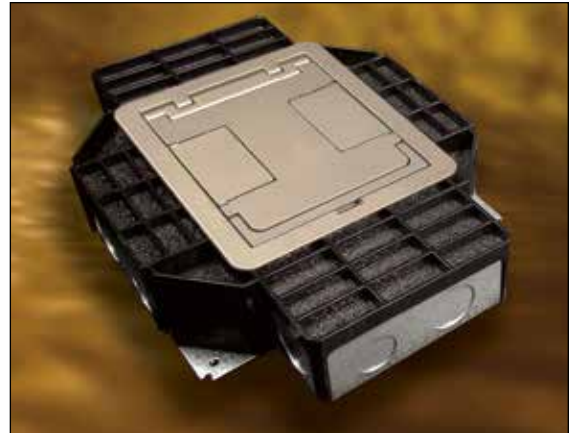

Recessed Floor Boxes for Concrete & Wood Floors

Resource RFB® Series of Floor Boxes are versatile recessed activation solutions that provide power, communication and/or audio/video services to open space areas, or directly to workstations. Resource RFB Series Floor Boxes are available in two- to six-gang models with a variety of aesthetic cover options including colors and profiles available.

Resource RFB Series Floor Boxes have many applications, including schools, financial institutions, commercial office buildings, hospitality and residences.

Protection from water, dirt, and debris.

RFB4 Series Floor Box with the new FloorPort Activation Cover.

FEATURES & BENEFITS