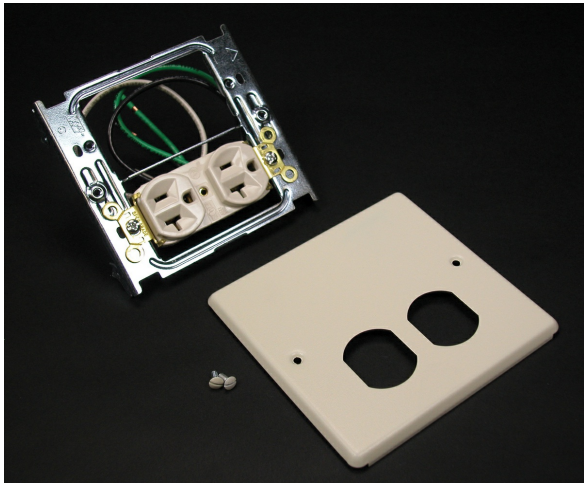

Wiremold
2-GANG W/ONE DUPLEX RECEPTACLE INST GRAY
Part No. CG4047WX

4000® Series Raceway is the work horse of surface raceway systems. 4000 Series Raceway can be divided for multi-service applications making it ideal for applications requiring a large cable capacity and dual-service requirements. Commercial, institutional, and industrial applications benefit from the rigid steel construction and durable ScuffCoat™ finish of this raceway. 4000 Series Raceway is also ideal for municipalities that have code requirements calling for all steel construction or that prohibit nonmetallic cable management systems.

Features & Benefits

Includes one Pass and Seymour Duplex Receptacle with 12" wire leads installed on bracket. NOTE: Certified to Canadian Safety Standards for sale in Canada. When ordering these products, change the "V" color prefix to "CV" or the "G" color prefix to "CG" to denote the Canadian versions.

Specifications

General Info

Product Line	Wiremold	Color	Gray
UPC Number	786776050837	Country Of Origin	United States
Product Series	4000 Series, 4047 Series, 6000 Series	Installation Location	On Wall
Application Sector	Commercial	Warranty Type	1-Year from Installation or 2-Years from Day of Sale
Type	Cover Plate		