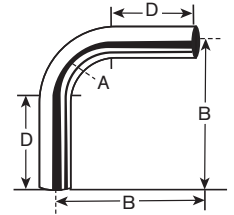

Electrical Metallic Tubing (EMT) Elbows

EMT 90° Elbows

Certified to Canadian Standards Association Safety Standard CSA C22.2 No.83.1
Manufactured in accordance with ANSI C80.3

Trade Size	Metric Designator	Radius (A) ¹		Offset (B) ²		Straight (D) ¹		Approximate Weight Per 100 Pieces		Standard Package
		in	mm	in	mm	in	mm	lb	kg	
1/2	16	4	102	5 7/8	149	1 1/2	38	25	11.3	25
3/4	21	4 1/2	114	7	178	1 1/2	38	46	20.9	50
1	27	5 3/4	146	8 3/4	222	1 7/8	48	84	38.1	25
1 1/4	35	7 1/4	184	10 1/8	257	2	51	144	65.3	20
1 1/2	41	8 1/4	210	11 3/4	298	2	51	193	87.5	15
2	53	9 1/2	241	14	356	2	51	296	134.3	10
2 1/2	63	10 1/2	267	16 1/4	413	3	76	504	228.6	80
3	78	13	330	18 3/4	476	3 1/8	79	701	318.0	50
3 1/2	91	15	381	21 1/4	540	3 1/4	83	1047	474.9	50
4	103	16	406	23 3/8	594	3 3/8	86	1310	594.2	36

¹Minimum requirement as per CSA Standard

²For information only, not a requirement as per CSA Standard

Sizes 2-1/2 (63) and larger shipped in palletized cartons or bulk.

Also available in the following Degrees (60°, 45°, 30°, 22-1/2°, 15° & 11-1/4°)

EMT 45° Elbows

Certified to Canadian Standards Association Safety Standard CSA C22.2 No.83.1
Manufactured in accordance with ANSI C80.3

Trade Size	Metric Designator	Radius (A) ¹		Offset (B) ²		Offset (C) ²		Straight (D) ¹		Approximate Weight Per 100 Pieces		Standard Package
		in	mm	in	mm	in	mm	in	mm	lb	kg	
1/2	16	4	102	6 1/8	156	2 1/2	64	1 1/2	38	18	8.2	25
3/4	21	4 1/2	114	7 3/8	187	3 1/8	79	1 1/2	38	33	15.0	50
1	27	5 3/4	146	8 3/4	222	3 5/8	92	1 7/8	48	56	25.4	25
1 1/4	35	7 1/4	184	10 1/8	257	4 1/8	105	2	51	97	44.0	20
1 1/2	41	8 1/4	210	13 1/8	333	5 3/8	137	2	51	145	65.8	15
2	53	9 1/2	241	13 1/8	333	5 1/2	140	2	51	185	83.9	10
2 1/2	63	10 1/2	267	17 1/2	445	7 1/4	184	3	76	360	163.3	80
3	78	13	330	17 1/2	445	7 1/4	184	3 1/8	79	438	198.7	50
3 1/2	91	15	381	26 1/8	664	10 7/8	276	3 1/4	83	873	396.0	50
4	103	16	406	26 1/4	667	10 7/8	276	3 3/8	86	983	445.9	36