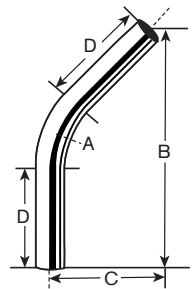

Electrical Metallic Tubing (EMT) Elbows

EMT 90° Elbows

Certified to Canadian Standards Association Safety Standard CSA C22.2 No.83.1
Manufactured in accordance with ANSI C80.3

Trade Size	Metric Designator	Radius (A) ¹		Offset (B) ²		Straight (D) ¹		Approximate Weight Per 100 Pieces		Standard Package
		in	mm	in	mm	in	mm	lb	kg	
1/2	16	4	102	5 7/8	149	1 1/2	38	25	11.3	25
3/4	21	4 1/2	114	7	178	1 1/2	38	46	20.9	50
1	27	5 3/4	146	8 3/4	222	1 7/8	48	84	38.1	25
1 1/4	35	7 1/4	184	10 1/8	257	2	51	144	65.3	20
1 1/2	41	8 1/4	210	11 3/4	298	2	51	193	87.5	15
2	53	9 1/2	241	14	356	2	51	296	134.3	10
2 1/2	63	10 1/2	267	16 1/4	413	3	76	504	228.6	80
3	78	13	330	18 3/4	476	3 1/8	79	701	318.0	50
3 1/2	91	15	381	21 1/4	540	3 1/4	83	1047	474.9	50
4	103	16	406	23 3/8	594	3 3/8	86	1310	594.2	36

¹Minimum requirement as per CSA Standard

²For information only, not a requirement as per CSA Standard

Sizes 2-1/2 (63) and larger shipped in palletized cartons or bulk.

Also available in the following Degrees (60°, 45°, 30°, 22-1/2°, 15° & 11-1/4°)

EMT 45° Elbows

Certified to Canadian Standards Association Safety Standard CSA C22.2 No.83.1
Manufactured in accordance with ANSI C80.3

Trade Size	Metric Designator	Radius (A) ¹		Offset (B) ²		Offset (C) ²		Straight (D) ¹		Approximate Weight Per 100 Pieces		Standard Package
		in	mm	in	mm	in	mm	in	mm	lb	kg	
1/2	16	4	102	6 1/8	156	2 1/2	64	1 1/2	38	18	8.2	25
3/4	21	4 1/2	114	7 3/8	187	3 1/8	79	1 1/2	38	33	15.0	50
1	27	5 3/4	146	8 3/4	222	3 5/8	92	1 7/8	48	56	25.4	25
1 1/4	35	7 1/4	184	10 1/8	257	4 1/8	105	2	51	97	44.0	20
1 1/2	41	8 1/4	210	13 1/8	333	5 3/8	137	2	51	145	65.8	15
2	53	9 1/2	241	13 1/8	333	5 1/2	140	2	51	185	83.9	10
2 1/2	63	10 1/2	267	17 1/2	445	7 1/4	184	3	76	360	163.3	80
3	78	13	330	17 1/2	445	7 1/4	184	3 1/8	79	438	198.7	50
3 1/2	91	15	381	26 1/8	664	10 7/8	276	3 1/4	83	873	396.0	50
4	103	16	406	26 1/4	667	10 7/8	276	3 3/8	86	983	445.9	36