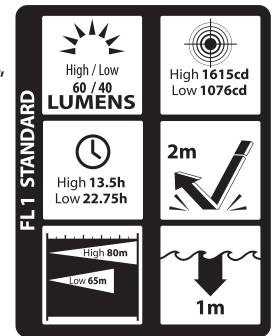

INTRINSICALLY SAFE

XPP-5450G

60/40 Lumens Spotlight

XPP-5450G

XPP-5452G

115/65 Lumens Spotlight

XPP-5452G

- ◆ cETLus, ATEX and IECEx listed Intrinsically Safe for use in both above and below ground hazardous locations where explosive gases and dusts may be present.
- ◆ High/low-brightness spotlight
- ◆ 80/92 Meter beam distance
- ◆ Engineered polymer housing

Intrinsically Safe

XPP 5450 Series

FEATURES: ALL MODELS

- ◆ CREE® LED technology – 50,000 + hours LED life
- ◆ High-brightness spotlight, low-brightness spotlight
- ◆ Focused spotlight beam for distance illumination
- ◆ Engineered polymer housing
- ◆ Single switch located on top of light
- ◆ Adjustable ratchet tilt head
- ◆ Non-slip elastic head strap
- ◆ Heavy-duty rubber strap for hard hat applications
- ◆ Waterproof
- ◆ Impact & chemical resistant
- ◆ Powered by 3 premium AAA alkaline batteries (included)
- ◆ Limited Lifetime Warranty*

XPP-5450G SPECIFICATIONS

- ◆ Lumens: high spotlight-60, low spotlight-40
- ◆ Run-time: high spotlight-13.5 hrs, low spotlight-22.75 hrs
- ◆ Beam distance: 80 meters
- ◆ Water rating: IP-X7
- ◆ Drop rating: 2 meters
- ◆ Width: 2.4in, height: 1.9in, depth: 1.8in, weight: 3.5oz

XPP-5452G SPECIFICATIONS

- ◆ Lumens: high spotlight-60, low spotlight-40
- ◆ Run-time: high spotlight-13.5 hrs, low spotlight-22.75 hrs
- ◆ Beam distance: 80 meters
- ◆ Water rating: IP-X7
- ◆ Drop rating: 2 meters
- ◆ Width: 2.4in, height: 1.9in, depth: 1.8in, weight: 3.5oz