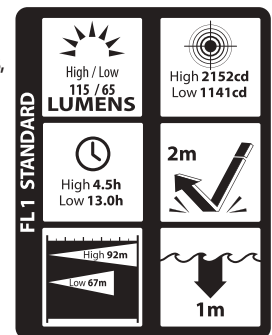

INTRINSICALLY SAFE

XPP-5450G

60/40 Lumens Spotlight

XPP-5450G

XPP-5452G

115/65 Lumens Spotlight

XPP-5452G

- ◆ cETLus, ATEX and IECEx listed Intrinsically Safe for use in both above and below ground hazardous locations where explosive gases and dusts may be present.
- ◆ High/low-brightness spotlight
- ◆ 80/92 Meter beam distance
- ◆ Engineered polymer housing

XPP-5450G SPECIFICATIONS

- ◆ Lumens: high spotlight-60, low spotlight-40
- ◆ Run-time: high spotlight-13.5 hrs, low spotlight-22.75 hrs
- ◆ Beam distance: 80 meters
- ◆ Water rating: IP-X7
- ◆ Drop rating: 2 meters
- ◆ Width: 2.4in, height: 1.9in, depth: 1.8in, weight: 3.5oz

SAFETY RATING

cETLus, ATEX and IECEx listed Intrinsically Safe for use in both above and below ground hazardous locations where explosive gases and dusts may be present.

Patent 7,738,229

MODEL
XPP-5450G
XPP-5452G

XPP-5452G SPECIFICATIONS

- ◆ Lumens: high spotlight-60, low spotlight-40
- ◆ Run-time: high spotlight-13.5 hrs, low spotlight-22.75 hrs
- ◆ Beam distance: 80 meters
- ◆ Water rating: IP-X7
- ◆ Drop rating: 2 meters
- ◆ Width: 2.4in, height: 1.9in, depth: 1.8in, weight: 3.5oz