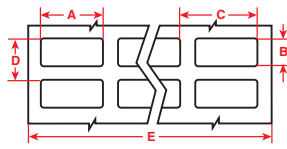

Figure 1

Figure 2

Figure 3

**Performance Attributes:**

Diagram	Catalog #	Material	Color	Label Width A Inch (mm)	Label Height B Inch (mm)	Horiz. Repeat C Inch (mm)	Vert. Repeat D Inch (mm)	Web Width E Inch (mm)	Labels Per Row	Labels Per Pkg	Rec. Ribbon
Fig. 3	THT-94-498-2	Vinyl Cloth	White	0.240 (6.1)	165 ft (50.8 m)	-	-	1.000 (25.4)	1	1 Roll Cont.	R4311
Fig. 1	THT-90-498-5	Vinyl Cloth	White	0.250 (6.4)	1.437 (36.5)	0.350 (8.9)	1.562 (39.7)	2.200 (55.9)	6	5,000	R4302
Fig. 3	THT-93-498-2	Vinyl Cloth	White	0.312 (7.9)	165 ft (50.8 m)	-	-	1.000 (25.4)	1	1 Roll Cont.	R4311
Fig. 3	THT-92-498-2	Vinyl Cloth	White	0.375 (9.5)	165 ft (50.8 m)	-	-	1.000 (25.4)	1	1 Roll Cont.	R4311
Fig. 1	THT-68-498-10	Vinyl Cloth	White	0.500 (12.7)	0.750 (19.1)	0.600 (15.2)	0.850 (21.6)	2.500 (63.5)	4	10,000	R4300
Fig. 1	THT-87-498-5	Vinyl Cloth	White	0.500 (12.7)	1.437 (36.5)	0.600 (15.2)	1.562 (39.7)	3.700 (94.0)	6	5,000	R4307
Fig. 1	THT-14-498-10	Vinyl Cloth	White	0.650 (16.5)	0.200 (5.1)	0.700 (17.8)	0.300 (7.6)	2.950 (74.9)	4	10,000	R4300
Fig. 1	THT-1-498-10	Vinyl Cloth	White	0.750 (19.1)	0.250 (6.4)	0.800 (20.3)	0.350 (8.9)	3.350 (85.1)	4	10,000	R4307
Fig. 1	THT-91-498-5	Vinyl Cloth	White	0.750 (19.1)	0.937 (23.8)	0.875 (22.2)	1.062 (27.0)	3.500 (88.9)	4	5,000	R4307
Fig. 1	THT-165-498-5	Vinyl Cloth	White	0.800 (20.3)	1.437 (36.5)	0.900 (22.9)	1.562 (39.7)	3.700 (94.0)	4	5,000	R4307
Fig. 1	THT-95-498-5	Vinyl Cloth	White	0.800 (20.3)	1.437 (36.5)	0.900 (22.9)	1.562 (39.7)	2.800 (71.1)	3	5,000	R4300
Fig. 1	THT-5-498-10	Vinyl Cloth	White	1.000 (25.4)	0.500 (12.7)	1.075 (27.3)	0.600 (15.2)	3.350 (85.1)	3	10,000	R4307
Fig. 2	THT-59-498-10	Vinyl Cloth	White	1.000 (25.4)	0.500 (12.7)	-	0.600 (15.2)	1.200 (30.5)	1	10,000	R4306
Fig. 1	THT-88-498-5	Vinyl Cloth	White	1.000 (25.4)	0.750 (19.1)	1.100 (27.9)	0.875 (22.2)	2.300 (58.4)	2	5,000	R4302
Fig. 1	THT-89-498-5	Vinyl Cloth	White	1.000 (25.4)	1.440 (36.5)	1.100 (27.9)	1.562 (39.7)	3.400 (86.4)	3	5,000	R4307
Fig. 2	THT-199-498-3	Vinyl Cloth	White	1.050 (26.7)	0.250 (6.4)	-	0.350 (8.9)	1.250 (31.8)	1	3,000	R4306
Fig. 2	THT-17-498-3	Vinyl Cloth	White	2.000 (50.8)	1.000 (25.4)	-	1.125 (28.6)	2.200 (55.9)	1	3,000	R4302
<p><b>NOTICE BBP<sup>®</sup>11 PRINTER ONLY:</b> The following part numbers ending with "-SC" are 1" Small Core Rolls specially designed for use in the BBP11 Printer and do not require the BBP11 media adaptor accessory. View page 82 for more information.</p>											
Fig. 1	THT-90-498-2.5-SC	Vinyl Cloth	White	0.250 (6.4)	1.437 (36.5)	0.350 (8.9)	1.562 (39.7)	2.200 (55.9)	6	2,500	R4313
Fig. 3	THT-92-498-SC	Vinyl Cloth	White	0.375 (9.5)	165 ft (50.8 m)	-	-	1.000 (25.4)	1	1 Roll Cont.	R4313
Fig. 1	THT-68-498-5-SC	Vinyl Cloth	White	0.500 (12.7)	0.750 (19.1)	0.600 (15.2)	0.850 (21.6)	2.500 (63.5)	4	5,000	R4313
Fig. 1	THT-14-498-5-SC	Vinyl Cloth	White	0.650 (16.5)	0.200 (5.1)	0.700 (17.8)	0.300 (7.6)	2.950 (74.9)	4	5,000	R4313
Fig. 1	THT-1-498-5-SC	Vinyl Cloth	White	0.750 (19.1)	0.250 (6.4)	0.800 (20.3)	0.350 (8.9)	3.350 (85.1)	4	5,000	R4313
Fig. 1	THT-91-498-2.5-SC	Vinyl Cloth	White	0.750 (19.1)	0.937 (23.8)	0.875 (22.2)	1.062 (27.0)	3.500 (88.9)	4	2,500	R4313
Fig. 1	THT-165-498-2.5-SC	Vinyl Cloth	White	0.800 (20.3)	1.437 (36.5)	0.900 (22.9)	1.562 (39.7)	3.700 (94.0)	4	2,500	R6013
Fig. 1	THT-95-498-2.5-SC	Vinyl Cloth	White	0.800 (20.3)	1.437 (36.5)	0.900 (22.9)	1.562 (39.7)	2.800 (71.1)	3	2,500	R4313
Fig. 1	THT-88-498-2.5-SC	Vinyl Cloth	White	1.000 (25.4)	0.750 (19.1)	1.100 (27.9)	0.875 (22.2)	2.300 (58.4)	2	2,500	R4313
Fig. 2	THT-199-498-3-SC	Vinyl Cloth	White	1.050 (26.7)	0.250 (6.4)	-	0.350 (8.9)	1.250 (31.8)	1	3,000	R4313
Fig. 2	THT-17-498-1.5-SC	Vinyl Cloth	White	2.000 (50.8)	1.000 (25.4)	-	1.125 (28.6)	2.200 (55.9)	1	1,500	R4313