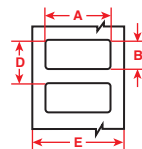

Figure 1

Figure 2

Figure 3

**Performance Attributes:**

Diagram	Catalog #	Material	Color	Label Width A Inch (mm)	Label Height B Inch (mm)	Horiz. Repeat C Inch (mm)	Vert. Repeat D Inch (mm)	Web Width E Inch (mm)	Labels Per Row	Labels Per Pkg	Rec. Ribbon
Fig. 3	THT-94-498-2	Vinyl Cloth	White	0.240 (6.1)	165 ft (50.8 m)	-	-	1.000 (25.4)	1	1 Roll Cont.	R4311
Fig. 1	THT-90-498-5	Vinyl Cloth	White	0.250 (6.4)	1.437 (36.5)	0.350 (8.9)	1.562 (39.7)	2.200 (55.9)	6	5,000	R4302
Fig. 3	THT-93-498-2	Vinyl Cloth	White	0.312 (7.9)	165 ft (50.8 m)	-	-	1.000 (25.4)	1	1 Roll Cont.	R4311
Fig. 3	THT-92-498-2	Vinyl Cloth	White	0.375 (9.5)	165 ft (50.8 m)	-	-	1.000 (25.4)	1	1 Roll Cont.	R4311
Fig. 1	THT-68-498-10	Vinyl Cloth	White	0.500 (12.7)	0.750 (19.1)	0.600 (15.2)	0.850 (21.6)	2.500 (63.5)	4	10,000	R4300
Fig. 1	THT-87-498-5	Vinyl Cloth	White	0.500 (12.7)	1.437 (36.5)	0.600 (15.2)	1.562 (39.7)	3.700 (94.0)	6	5,000	R4307
Fig. 1	THT-14-498-10	Vinyl Cloth	White	0.650 (16.5)	0.200 (5.1)	0.700 (17.8)	0.300 (7.6)	2.950 (74.9)	4	10,000	R4300
Fig. 1	THT-1-498-10	Vinyl Cloth	White	0.750 (19.1)	0.250 (6.4)	0.800 (20.3)	0.350 (8.9)	3.350 (85.1)	4	10,000	R4307
Fig. 1	THT-91-498-5	Vinyl Cloth	White	0.750 (19.1)	0.937 (23.8)	0.875 (22.2)	1.062 (27.0)	3.500 (88.9)	4	5,000	R4307
Fig. 1	THT-165-498-5	Vinyl Cloth	White	0.800 (20.3)	1.437 (36.5)	0.900 (22.9)	1.562 (39.7)	3.700 (94.0)	4	5,000	R4307
Fig. 1	THT-95-498-5	Vinyl Cloth	White	0.800 (20.3)	1.437 (36.5)	0.900 (22.9)	1.562 (39.7)	2.800 (71.1)	3	5,000	R4300
Fig. 1	THT-5-498-10	Vinyl Cloth	White	1.000 (25.4)	0.500 (12.7)	1.075 (27.3)	0.600 (15.2)	3.350 (85.1)	3	10,000	R4307
Fig. 2	THT-59-498-10	Vinyl Cloth	White	1.000 (25.4)	0.500 (12.7)	-	0.600 (15.2)	1.200 (30.5)	1	10,000	R4306
Fig. 1	THT-88-498-5	Vinyl Cloth	White	1.000 (25.4)	0.750 (19.1)	1.100 (27.9)	0.875 (22.2)	2.300 (58.4)	2	5,000	R4302
Fig. 1	THT-89-498-5	Vinyl Cloth	White	1.000 (25.4)	1.440 (36.5)	1.100 (27.9)	1.562 (39.7)	3.400 (86.4)	3	5,000	R4307
Fig. 2	THT-199-498-3	Vinyl Cloth	White	1.050 (26.7)	0.250 (6.4)	-	0.350 (8.9)	1.250 (31.8)	1	3,000	R4306
Fig. 2	THT-17-498-3	Vinyl Cloth	White	2.000 (50.8)	1.000 (25.4)	-	1.125 (28.6)	2.200 (55.9)	1	3,000	R4302
<p><b>NOTICE BBP<sup>®</sup>11 PRINTER ONLY:</b> The following part numbers ending with "-SC" are 1" Small Core Rolls specially designed for use in the BBP11 Printer and do not require the BBP11 media adaptor accessory. View page 82 for more information.</p>											
Fig. 1	THT-90-498-2.5-SC	Vinyl Cloth	White	0.250 (6.4)	1.437 (36.5)	0.350 (8.9)	1.562 (39.7)	2.200 (55.9)	6	2,500	R4313
Fig. 3	THT-92-498-SC	Vinyl Cloth	White	0.375 (9.5)	165 ft (50.8 m)	-	-	1.000 (25.4)	1	1 Roll Cont.	R4313
Fig. 1	THT-68-498-5-SC	Vinyl Cloth	White	0.500 (12.7)	0.750 (19.1)	0.600 (15.2)	0.850 (21.6)	2.500 (63.5)	4	5,000	R4313
Fig. 1	THT-14-498-5-SC	Vinyl Cloth	White	0.650 (16.5)	0.200 (5.1)	0.700 (17.8)	0.300 (7.6)	2.950 (74.9)	4	5,000	R4313
Fig. 1	THT-1-498-5-SC	Vinyl Cloth	White	0.750 (19.1)	0.250 (6.4)	0.800 (20.3)	0.350 (8.9)	3.350 (85.1)	4	5,000	R4313
Fig. 1	THT-91-498-2.5-SC	Vinyl Cloth	White	0.750 (19.1)	0.937 (23.8)	0.875 (22.2)	1.062 (27.0)	3.500 (88.9)	4	2,500	R4313
Fig. 1	THT-165-498-2.5-SC	Vinyl Cloth	White	0.800 (20.3)	1.437 (36.5)	0.900 (22.9)	1.562 (39.7)	3.700 (94.0)	4	2,500	R6013
Fig. 1	THT-95-498-2.5-SC	Vinyl Cloth	White	0.800 (20.3)	1.437 (36.5)	0.900 (22.9)	1.562 (39.7)	2.800 (71.1)	3	2,500	R4313
Fig. 1	THT-88-498-2.5-SC	Vinyl Cloth	White	1.000 (25.4)	0.750 (19.1)	1.100 (27.9)	0.875 (22.2)	2.300 (58.4)	2	2,500	R4313
Fig. 2	THT-199-498-3-SC	Vinyl Cloth	White	1.050 (26.7)	0.250 (6.4)	-	0.350 (8.9)	1.250 (31.8)	1	3,000	R4313
Fig. 2	THT-17-498-1.5-SC	Vinyl Cloth	White	2.000 (50.8)	1.000 (25.4)	-	1.125 (28.6)	2.200 (55.9)	1	1,500	R4313