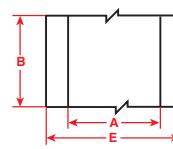

Figure 1

Figure 2

Figure 3

**Performance Attributes:**

Diagram	Catalog #	Material	Color	Label Width A Inch (mm)	Label Height B Inch (mm)	Horiz. Repeat C Inch (mm)	Vert. Repeat D Inch (mm)	Web Width E Inch (mm)	Labels Per Row	Labels Per Pkg	Rec. Ribbon
Fig. 3	THT-94-498-2	Vinyl Cloth	White	0.240 (6.1)	165 ft (50.8 m)	-	-	1.000 (25.4)	1	1 Roll Cont.	R4311
Fig. 1	THT-90-498-5	Vinyl Cloth	White	0.250 (6.4)	1.437 (36.5)	0.350 (8.9)	1.562 (39.7)	2.200 (55.9)	6	5,000	R4302
Fig. 3	THT-93-498-2	Vinyl Cloth	White	0.312 (7.9)	165 ft (50.8 m)	-	-	1.000 (25.4)	1	1 Roll Cont.	R4311
Fig. 3	THT-92-498-2	Vinyl Cloth	White	0.375 (9.5)	165 ft (50.8 m)	-	-	1.000 (25.4)	1	1 Roll Cont.	R4311
Fig. 1	THT-68-498-10	Vinyl Cloth	White	0.500 (12.7)	0.750 (19.1)	0.600 (15.2)	0.850 (21.6)	2.500 (63.5)	4	10,000	R4300
Fig. 1	THT-87-498-5	Vinyl Cloth	White	0.500 (12.7)	1.437 (36.5)	0.600 (15.2)	1.562 (39.7)	3.700 (94.0)	6	5,000	R4307
Fig. 1	THT-14-498-10	Vinyl Cloth	White	0.650 (16.5)	0.200 (5.1)	0.700 (17.8)	0.300 (7.6)	2.950 (74.9)	4	10,000	R4300
Fig. 1	THT-1-498-10	Vinyl Cloth	White	0.750 (19.1)	0.250 (6.4)	0.800 (20.3)	0.350 (8.9)	3.350 (85.1)	4	10,000	R4307
Fig. 1	THT-91-498-5	Vinyl Cloth	White	0.750 (19.1)	0.937 (23.8)	0.875 (22.2)	1.062 (27.0)	3.500 (88.9)	4	5,000	R4307
Fig. 1	THT-165-498-5	Vinyl Cloth	White	0.800 (20.3)	1.437 (36.5)	0.900 (22.9)	1.562 (39.7)	3.700 (94.0)	4	5,000	R4307
Fig. 1	THT-95-498-5	Vinyl Cloth	White	0.800 (20.3)	1.437 (36.5)	0.900 (22.9)	1.562 (39.7)	2.800 (71.1)	3	5,000	R4300
Fig. 1	THT-5-498-10	Vinyl Cloth	White	1.000 (25.4)	0.500 (12.7)	1.075 (27.3)	0.600 (15.2)	3.350 (85.1)	3	10,000	R4307
Fig. 2	THT-59-498-10	Vinyl Cloth	White	1.000 (25.4)	0.500 (12.7)	-	0.600 (15.2)	1.200 (30.5)	1	10,000	R4306
Fig. 1	THT-88-498-5	Vinyl Cloth	White	1.000 (25.4)	0.750 (19.1)	1.100 (27.9)	0.875 (22.2)	2.300 (58.4)	2	5,000	R4302
Fig. 1	THT-89-498-5	Vinyl Cloth	White	1.000 (25.4)	1.440 (36.5)	1.100 (27.9)	1.562 (39.7)	3.400 (86.4)	3	5,000	R4307
Fig. 2	THT-199-498-3	Vinyl Cloth	White	1.050 (26.7)	0.250 (6.4)	-	0.350 (8.9)	1.250 (31.8)	1	3,000	R4306
Fig. 2	THT-17-498-3	Vinyl Cloth	White	2.000 (50.8)	1.000 (25.4)	-	1.125 (28.6)	2.200 (55.9)	1	3,000	R4302
<p><b>NOTICE BBP<sup>®</sup>11 PRINTER ONLY:</b> The following part numbers ending with "-SC" are 1" Small Core Rolls specially designed for use in the BBP11 Printer and do not require the BBP11 media adaptor accessory. View page 82 for more information.</p>											
Fig. 1	THT-90-498-2.5-SC	Vinyl Cloth	White	0.250 (6.4)	1.437 (36.5)	0.350 (8.9)	1.562 (39.7)	2.200 (55.9)	6	2,500	R4313
Fig. 3	THT-92-498-SC	Vinyl Cloth	White	0.375 (9.5)	165 ft (50.8 m)	-	-	1.000 (25.4)	1	1 Roll Cont.	R4313
Fig. 1	THT-68-498-5-SC	Vinyl Cloth	White	0.500 (12.7)	0.750 (19.1)	0.600 (15.2)	0.850 (21.6)	2.500 (63.5)	4	5,000	R4313
Fig. 1	THT-14-498-5-SC	Vinyl Cloth	White	0.650 (16.5)	0.200 (5.1)	0.700 (17.8)	0.300 (7.6)	2.950 (74.9)	4	5,000	R4313
Fig. 1	THT-1-498-5-SC	Vinyl Cloth	White	0.750 (19.1)	0.250 (6.4)	0.800 (20.3)	0.350 (8.9)	3.350 (85.1)	4	5,000	R4313
Fig. 1	THT-91-498-2.5-SC	Vinyl Cloth	White	0.750 (19.1)	0.937 (23.8)	0.875 (22.2)	1.062 (27.0)	3.500 (88.9)	4	2,500	R4313
Fig. 1	THT-165-498-2.5-SC	Vinyl Cloth	White	0.800 (20.3)	1.437 (36.5)	0.900 (22.9)	1.562 (39.7)	3.700 (94.0)	4	2,500	R6013
Fig. 1	THT-95-498-2.5-SC	Vinyl Cloth	White	0.800 (20.3)	1.437 (36.5)	0.900 (22.9)	1.562 (39.7)	2.800 (71.1)	3	2,500	R4313
Fig. 1	THT-88-498-2.5-SC	Vinyl Cloth	White	1.000 (25.4)	0.750 (19.1)	1.100 (27.9)	0.875 (22.2)	2.300 (58.4)	2	2,500	R4313
Fig. 2	THT-199-498-3-SC	Vinyl Cloth	White	1.050 (26.7)	0.250 (6.4)	-	0.350 (8.9)	1.250 (31.8)	1	3,000	R4313
Fig. 2	THT-17-498-1.5-SC	Vinyl Cloth	White	2.000 (50.8)	1.000 (25.4)	-	1.125 (28.6)	2.200 (55.9)	1	1,500	R4313