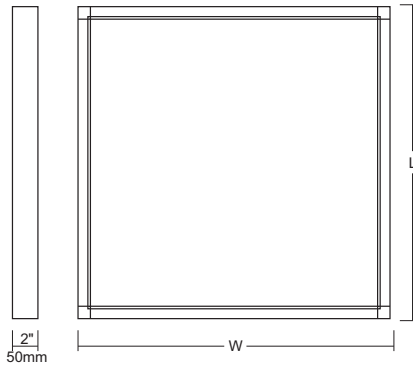

Part No.	Length (L)	Width (W)	Compatible Fixture	Acoustic Tile Size (maximum 1" thickness)	
				Minimum	Maximum
XTLR-6I2-xx-FKT	6 $\frac{1}{8}$ " (155mm)	24 $\frac{1}{16}$ " (611mm)	LEDP-6I2-WH	4 $\frac{1}{16}$ "x22 $\frac{3}{16}$ " (125x580mm)	5 $\frac{1}{2}$ "x23 $\frac{1}{16}$ " (140x595mm)
XTLR-6I4-xx-FKT	6 $\frac{1}{8}$ " (155mm)	48 $\frac{1}{16}$ " (1220mm)	LEDP-6I4-WH	4 $\frac{1}{16}$ "x46 $\frac{13}{16}$ " (125x1190mm)	5 $\frac{1}{2}$ "x47 $\frac{7}{16}$ " (140x1205mm)
XTLR-6I6-xx-FKT	6 $\frac{1}{8}$ " (155mm)	72 $\frac{1}{16}$ " (1830mm)	LEDP-6I6-WH	4 $\frac{1}{16}$ "x70 $\frac{7}{8}$ " (125x1800mm)	5 $\frac{1}{2}$ "x71 $\frac{7}{16}$ " (140x1814mm)
XTLR-11-xx-FKT	12 $\frac{1}{16}$ " (306mm)	12 $\frac{1}{16}$ " (306mm)	LEDP-11-WH	10 $\frac{1}{16}$ "x10 $\frac{1}{16}$ " (275x275mm)	11 $\frac{7}{16}$ "x11 $\frac{7}{16}$ " (290x290mm)
XTLR-12-xx-FKT	12 $\frac{1}{16}$ " (306mm)	24 $\frac{1}{16}$ " (611mm)	LEDP-12-WH	10 $\frac{1}{16}$ "x22 $\frac{3}{16}$ " (275x580mm)	11 $\frac{7}{16}$ "x23 $\frac{1}{16}$ " (290x595mm)
XTLR-14-xx-FKT	12 $\frac{1}{16}$ " (306mm)	48 $\frac{1}{16}$ " (1220mm)	LEDP-14-WH	10 $\frac{1}{16}$ "x46 $\frac{13}{16}$ " (275x1190mm)	11 $\frac{7}{16}$ "x47 $\frac{7}{16}$ " (290x1205mm)
XTLR-22-xx-FKT	24 $\frac{1}{16}$ " (611mm)	24 $\frac{1}{16}$ " (611mm)	LEDP-22-WH	22 $\frac{3}{16}$ "x22 $\frac{3}{16}$ " (580x580mm)	23 $\frac{3}{16}$ "x23 $\frac{1}{16}$ " (595x595mm)
XTLR-24-xx-FKT	24 $\frac{1}{16}$ " (611mm)	48 $\frac{1}{16}$ " (1220mm)	LEDP-24-WH	22 $\frac{3}{16}$ "x46 $\frac{13}{16}$ " (580x1190mm)	23 $\frac{3}{16}$ "x47 $\frac{7}{16}$ " (595x1205mm)

Ordering Guide

Size	Finish Color
XTLR- [] - [] - FKT	
6I2 : 6"x2'	WE : White
6I4 : 6"x4'	BK : Black
6I6 : 6"x6'	BC : Brushed Chrome
11 : 1'x1'	CU : Custom
12 : 1'x2'	
14 : 1'x4'	
22 : 2'x2'	
24 : 2'x4'	