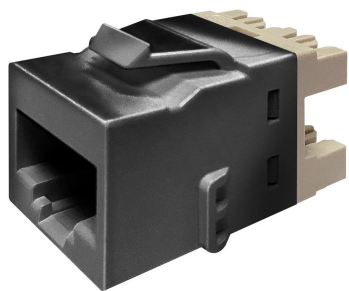

760237650 | UKJ600-BLK

Uniprise UKJ Series Keystone Modular Jack, RJ45, category 6, T568A /T568B, unshielded, without dust cover, black

Product Classification

Regional Availability	North America
Portfolio	Uniprise®
Product Type	Modular jack
Product Series	UKJ Series

General Specifications

ANSI/TIA Category	6
Cable Type	Unshielded
Color	Black
Conductor Type	Solid Stranded
Integrated Dust Cover Type	None
Mounting Note	Color matches with KJ-style Black Faceplates and Surface Mount Boxes
Termination Type	IDC
Wiring	T568A T568B

Dimensions

Compatible Conductor Gauge, solid	22 AWG 24 AWG
Compatible Conductor Gauge, stranded	24 AWG 26 AWG

Electrical Specifications

Contact Resistance Variation, maximum	20 mOhm
Contact Resistance, maximum	100 mOhm
Current Rating at Temperature	1.5 A @ 20 °C 1.5 A @ 68 °F
Dielectric Withstand Voltage, RMS, conductive surface	1,500 Vac @ 60 Hz

Material Specifications

Contact Plating Material	Precious metals
Material Type	Copper alloy High-impact, flame retardant, thermoplastic
Termination Contact Plating	Nickel

Mechanical Specifications

Plug Insertion Life, minimum	750 times
Plug Insertion Life, test plug	IEC 60603-7 compliant plug
Plug Retention Force, minimum	133 N 29.9 lbf