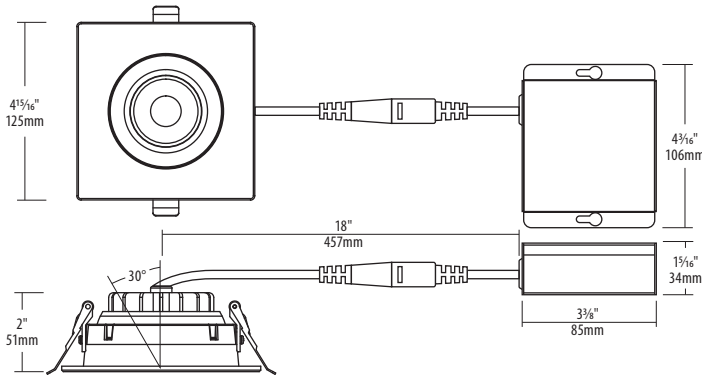

Notes: Accessories are sold separately. For additional options please consult your Liteline representative. Due to our continued efforts to improve our products, product specifications are subject to change without notice.

Ordering Guide

Wattage
RA4S - ☐ 12 - ☐ 9
Driver Options
G-DTW - ☐ - ☐ 90
Trim Finish
☐ **BK** : Black
☐ **BN** : Brushed Nickel
☐ **WH** : White
☐ **OB** : Oil Rubbed Bronze

Highlighted option denotes QuickShip.

* QuickShip lead time may vary for orders greater than 100 pieces. No additional shipment rates apply. Subject to availability.