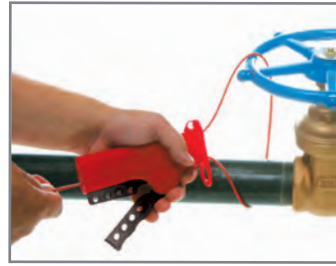

ProLock Cable Lockout

- Economical, highly visible cable lockout device
- Features flexible 0.125 in. diameter cables
- Double Hex ProLock offers versatile security as it can be operated by a standard wrench or ProLock Operating Tool
- Extra Secure ProLock device provides enhanced security as it requires the use of the ProLock Operating Tool

Description	Red	Yellow	Green
Extra Secure ProLock System* w/ 59 in. Cable and ProLock Operating Tool	122250	-	122252
Extra Secure ProLock w/ 59 in. Cable*	122241	122242	122243
Extra Secure ProLock w/o Cable*	122244	122245	122246
Double Hex ProLock w/ 59 in. Cable	122253	122254	122255
Double Hex ProLock w/o Cable	122247	122248	122249
4.92 ft Cable Spool	122260	122261	122262
164 ft Cable Spool	122263	122264	122265
ProLock Operating Tool	122256	-	122258

* Extra Secure ProLock requires the use of the ProLock Operating Tool. Padlocks sold separately.

All-Purpose Cable Lockout

- Superior chemical, corrosion and temperature resistance
- Available with interchangeable cables
- Service temps of cables:
Non-conductive nylon: -40° to 200° F
Sheathed metal: -30° to 180° F