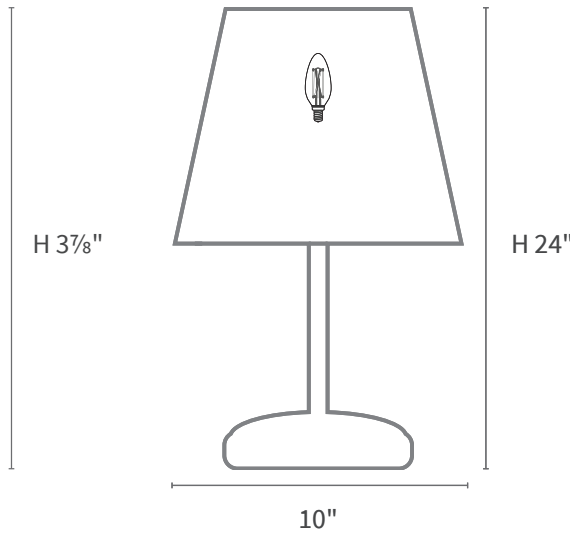

E12/CT24

Clear Candelabra LED / DEL candélabre transparente

SPECIFICATIONS	
WATTS	4.4
DELIVERED LUMENS	400-500
LAMP SHAPE	C35
BASE / ANSI BASE	Candelabra / E12
MAXIMUM HEIGHT	3 7/8"
MAXIMUM DIAMETER	1 3/8"
CRI	80+
BEAM ANGLE	360°
JA8 CERTIFIED	No
ENCLOSED RATED	Yes
OPERATING TEMP.	-20° C to 45° C
CASE QUANTITY	12/144
LIFE CYCLE [†]	18 years
ENERGY COST [†]	\$0.45 / year
WARRANTY	5 YRS / 20,000 HRS

NOTE: Refer to image for scale / Se référer à l'image pour l'échelle

PACKAGING

ORDER CODES

- **DVBLEDE122700CT24**
2700 KELVIN · LUMENS 400 · CLEAR
- **DVBLEDE123000CT24**
3000 KELVIN · LUMENS 425 · CLEAR
- **DVBLEDE124000CT24**
4000 KELVIN · LUMENS 450 · CLEAR
- **DVBLEDE125000CT24**
5000 KELVIN · LUMENS 500 · CLEAR