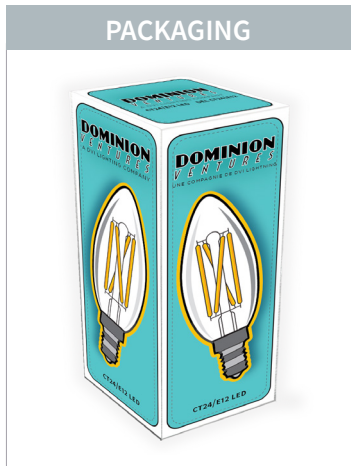

E12/CT24

Clear Candelabra LED / DEL candélabre transparente

SPECIFICATIONS	
WATTS	4.4
DELIVERED LUMENS	400-500
LAMP SHAPE	C35
BASE / ANSI BASE	Candelabra / E12
MAXIMUM HEIGHT	3 7/8"
MAXIMUM DIAMETER	1 3/8"
CRI	80+
BEAM ANGLE	360°
JA8 CERTIFIED	No
ENCLOSED RATED	Yes
OPERATING TEMP.	-20° C to 45° C
CASE QUANTITY	12/144
LIFE CYCLE [†]	18 years
ENERGY COST [†]	\$0.45 / year
WARRANTY	5 YRS / 20,000 HRS

NOTE: Refer to image for scale / Se référer à l'image pour l'échelle

PACKAGING

ORDER CODES

- **DVBLEDE122700CT24**
2700 KELVIN · LUMENS 400 · CLEAR
- **DVBLEDE123000CT24**
3000 KELVIN · LUMENS 425 · CLEAR
- **DVBLEDE124000CT24**
4000 KELVIN · LUMENS 450 · CLEAR
- **DVBLEDE125000CT24**
5000 KELVIN · LUMENS 500 · CLEAR

DOMINION VENTURES CORE OFFERING

Items are individually packaged for shelf or pegged retail display. The master carton contains 12 sub-cartons and each sub-carton contains 12 individually packaged bulbs for a total of 144 bulbs. Bulbs are only sold in sub-cartons (multiples) of 12.