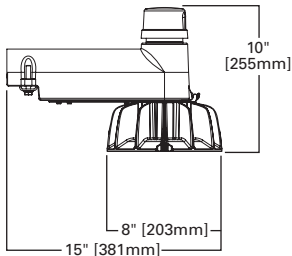

Ordering Information

Sample Number: CRTK-A-A08-E-120-5-SR-A

Product Family	Lumen Package	Driver	Voltage	Distribution
CRTK-A=Caretaker Dusk-to-Dawn Area Luminaire	A08=8 LEDs A12=12 LEDs¹	E=Non-Dimming	120=120V	5=Type V
Options (Add as Suffix)		Color	Accessories (Order Separately)	
S=Shorting Cap 5=120V NEMA Photocontrol Included 10K=10kV UL 1449 Surge Protection Device UL=UL/CSA Listed SR=Small Acrylic Refractor Included	B18=18" Wood Pole Pipe Arm B24=24" Wood Pole Pipe Arm B30=30" Wood Pole Pipe Arm TH=Tool-less Door Hardware WPBKT=Wall or Wood Pole Mounting Bracket V=(2) 5' #14 Leads 5000=5000K CCT	AP=Grey BZ=Bronze BK=Black DP=Dark Platinum GM=Graphite Metallic WH=White A=Raw Aluminum Unfinished (Standard)¹	RMARROA5=ANSI/NEMA Standard Refractor Assembly SR-CARETAKER=Small Acrylic Refractor	

NOTE: ¹ Paint required for 12 LEDs at 40°C ambient. Maximum ambient temperature for 12 LEDs unpainted is 25°C.

Dimensions

Full Cutoff