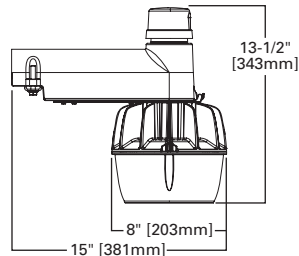

Small Acrylic Refractor