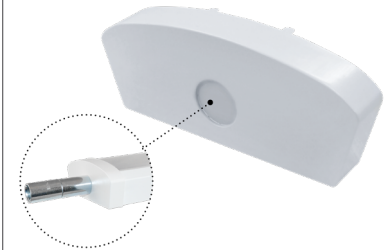

Project: _____ Type: _____

Drawn by: _____ Catalogue #: _____ Date: _____

Individual Spec Sheet

END CAP KIT FOR CONDUIT ENTRY

L2WMG LINKABLE WRAP ACCESSORIES

ORDERING INFORMATION

Order code: 69764
Description: Conduit entry kit for 4' linkable wrap
UPC: 069549029866

PHYSICAL DATA

Product Type: End cap with 5VA replacement lens*
Color: White
Material: Plastic
Length: 5 3/8" (13.51cm)
Width: 15/46" (2.35cm)
Height: 2 1/8" (5.45cm)

*Use the replacement lens provided in the kit for internal wiring

COMPATIBLE LUMINAIRES

Order code	Model number
68377	L2WMG-48-1-G2
69165	L2WMG-48-3C-G2

DIMENSIONS

Qty	Description	Price

I accept the specifications of the luminaire configuration mentioned above.

Name: _____