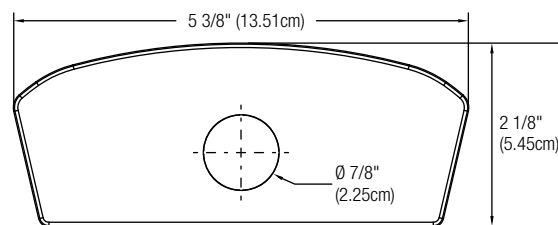

Project: _____ Type: _____

Drawn by: _____ Catalogue #: _____ Date: _____

Individual Spec Sheet

END CAP KIT FOR CONDUIT ENTRY

L2WMG LINKABLE WRAP ACCESSORIES

ORDERING INFORMATION

Order code: 69764
Description: Conduit entry kit for 4' linkable wrap
UPC: 069549029866

PHYSICAL DATA

Product Type: End cap with 5VA replacement lens*
Color: White
Material: Plastic
Length: 5 3/8" (13.51cm)
Width: 15/46" (2.35cm)
Height: 2 1/8" (5.45cm)

*Use the replacement lens provided in the kit for internal wiring

COMPATIBLE LUMINAIRES

Order code	Model number
68377	L2WMG-48-1-G2
69165	L2WMG-48-3C-G2

DIMENSIONS

Qty	Description	Price

I accept the specifications of the luminaire configuration mentioned above.

Name: _____

Company: _____

Signature: _____

Date: _____

Data is based upon tests performed in a controlled environment. Actual performance can vary depending on operating conditions.
All products are subject to change or may be discontinued any time without notice.