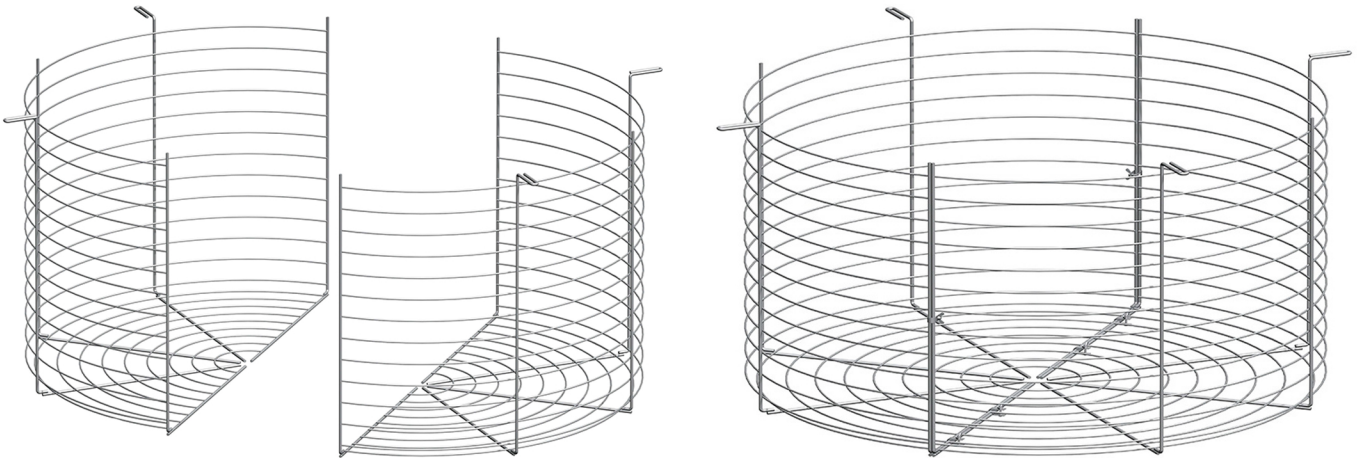

CEILING MOUNT FAN GUARD

MODELS: FG36C, FG52C, FG60C & FG64C

MODEL	WIDTH	HEIGHT	FAN SIZE
FG36C	40"	26"	36" Diameter Fan
FG52C	52"	26"	Special Order Only - 48" Diameter Fan
FG60C	60"	26"	56" Diameter Fan
FG64C	64"	26"	Special Order Only - 60" Diameter Fan