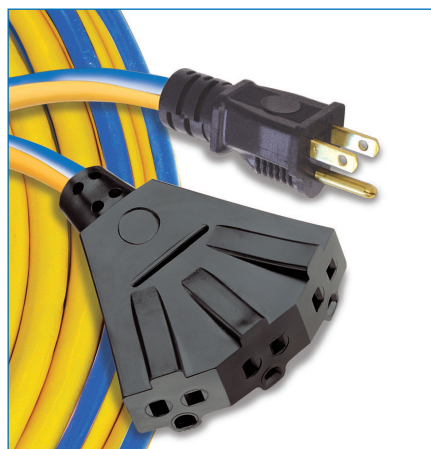

Outdoor Cords

3-Outlet

Woods' Tradesman® Power Cords have been built with the Tradesman in mind. Tradesman® Power Cords offer excellent durability, weather resistance and flexibility.

- **Excellent weather resistance** – our tough outer jacket will not crack in cold weather, even as low as -50°C. During the hot weather, this tough outer jacket will not deform in heat up to 60°C.
- **Powerlite™** indicator end - the clear ends are rugged, durable and light up when cord has power.
- **High visibility** – these cords are very visible.
- **Super flexibility** – More flexible and abrasion resistant, at any temperature, than standard vinyl cords, making these cords tough enough for a job site.
- **Longer Life** - 3 times greater resistance to abrasion than standard vinyl cords.
- **Warranty** – Guaranteed for life.

ORDER NO.	PRODUCT CODE	GAUGE/ CONDUCTOR	WIRE TYPE	CORD LENGTH (M)	CORD COLOUR	PACK SIZE	SHIP CARTON MC/TRAY/DB
3-Outlet							
545630	TMW715M	12/3	SJTW	15	Yel/Blue	2	TRAY
545633	TMW730M	12/3	SJTW	30	Yel/Blue	2	TRAY
3-Outlet Fantail							
545641	TMFT610M	14/3	SJTW	10	Red/Blue	13	TRAY
545643	TMFT615M	14/3	SJTW	15	Red/Blue	8	TRAY
545644	TMFT630M	14/3	SJTW	30	Red/Blue	3	TRAY
545647	TMFT715M	12/3	SJTW	15	Yel/Blue	6	TRAY
545649	TMFT730M	12/3	SJTW	30	Yel/Blue	3	TRAY