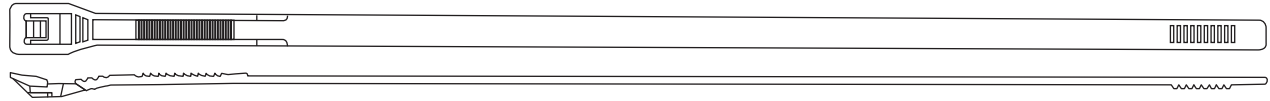

Cable Ties

Low Profile Cable Ties

These cable ties stay flush when used on a round surface. Excellent to use when safety is a factor.

Approx. Length	Strength	Colour	Max. Bundle Dia.	25 PCS/PK	100 PCS/PK
7.5" (191mm)	50LB	UV Black	1-3/4" (44mm)	662873	762873
11" (282mm)	50LB	UV Black	3" (76mm)	*662932	*762932
14.5" (372mm)	50LB	UV Black	4" (102mm)	*662934	*762934
14.5" (372mm)	120LB	UV Black	4" (102mm)	*662944	*762944
7.5" (191mm)	50LB	Natural	1-3/4" (44mm)	662874	762874
11" (282mm)	50LB	Natural	3" (76mm)	*662933	*762933
14.5" (372mm)	50LB	Natural	4" (102mm)	*662935	*762935
14.5" (372mm)	120LB	Natural	4" (102mm)	*662945	*762945