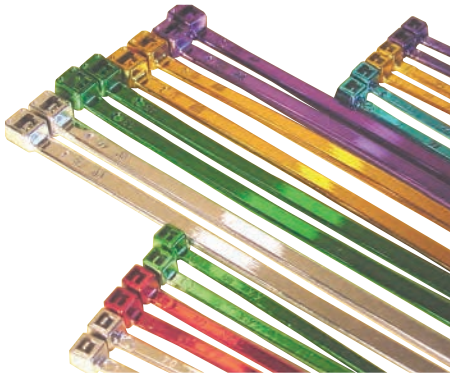

Cable Ties

Chrome Plated Cable Ties

Chrome Plated Cable Ties

New contemporary style of cable ties are great for custom shops, hot rods, custom bikes & other customized vehicles. Comes in 6 shining colours.

Approx. Length	Strength	Colour	Max. Bundle Dia.	10 PCS/PK	100 PCS/PK
4.0" (102mm)	18LB	Blue	3/4" (19mm)	662799	762799
4.0" (102mm)	18LB	Gold	3/4" (19mm)	662798	762798
4.0" (102mm)	18LB	Green	3/4" (19mm)	662797	762797
4.0" (102mm)	18LB	Purple	3/4" (19mm)	662796	762796
4.0" (102mm)	18LB	Red	3/4" (19mm)	662795	762795
4.0" (102mm)	18LB	Silver	3/4" (19mm)	662794	762794
6.0" (155mm)	18LB	Silver	1-9/16" (40mm)	662774	762774
8.0" (200mm)	40LB	Blue	2" (50mm)	662789	762789
8.0" (200mm)	40LB	Gold	2" (50mm)	662788	762788
8.0" (200mm)	40LB	Green	2" (50mm)	662787	762787
8.0" (200mm)	40LB	Purple	2" (50mm)	662786	762786
8.0" (200mm)	40LB	Red	2" (50mm)	662785	762785
8.0" (200mm)	40LB	Silver	2" (50mm)	662784	762784

Cable Tie Installation Tools can be found on page 99

C