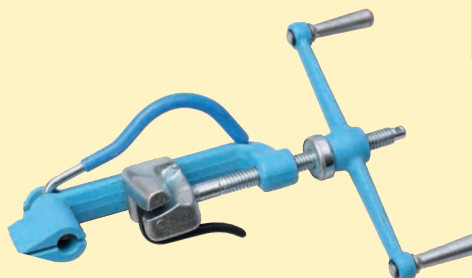

316 Stainless Steel Cable Ties (150LB) Uncoated – Spring Ball Lock

316 Stainless Steel Cable Ties (250LB) Uncoated – Spring Ball Lock

316 Stainless Steel Cable Ties (440LB) Colour Coated (Black) – Releasable

Stainless Steel Straps for High Tensile Applications

Stainless Steel Jaw Type Clips

Mini Bracket with Bolt & Washer

Band Tool for Stainless Steel Straps

Techspan carries a wide variety of Stainless Steel Cable Ties and Accessories. Check out the Techspan Industries Wire Management Products Catalogue for more information!