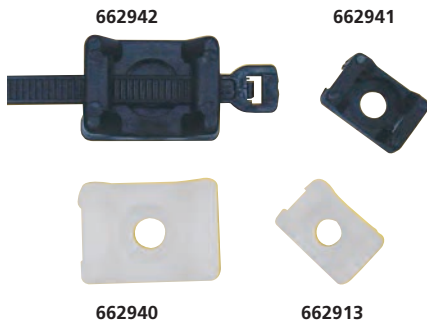

762760 Cable Tie Assortment – Coloured Ties

762914 Cable Tie Assortment – Fluorescent Coloured Ties

C

Cable Tie Accessories – Mounting Pads & Clips

C

Adhesive Backed Mounting Pads

'Saddle'-Type Cable Tie Screw Mounts

Low Profile Cable Tie Screw Mounts

Push Mount Cable Tie Clips

Adhesive Backed Cable Tie Mounts

Techspan nylon cable tie mounts are secured with an adhesive back. The tab keeps the cable tie head from sliding down behind the bundle during vertical applications and maintains placement during horizontal applications. Lead-in feature funnels cable ties into position and countersunk screw hole allows the cable tie to easily pass over the screw head. 4-sided entry with centre screw hole.