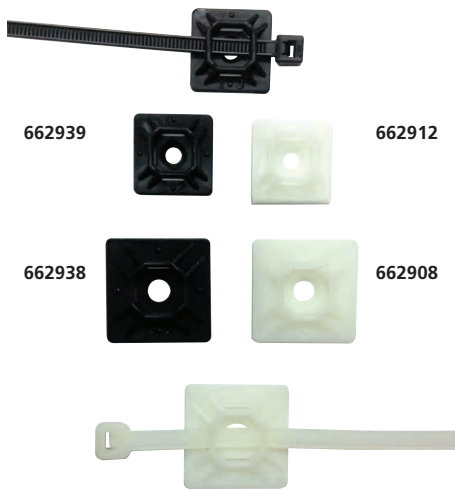

Cable Tie Assortment—Fluorescent

762914 This assortment contains two packs of 100 of each of the 5 fluorescent colours offered by Techspan in the 7-1/2" 50LB series (1000 cable ties in all): Blue, Green, Orange, Pink and Yellow. Display box is easy to set up. Dimensions: 9-1/4"W x 9"H x 8"D

762760 Cable Tie Assortment – Coloured Ties

762914 Cable Tie Assortment – Fluorescent Coloured Ties

C

Cable Tie Accessories – Mounting Pads & Clips

C

Adhesive Backed Mounting Pads

'Saddle'-Type Cable Tie Screw Mounts

Low Profile Cable Tie Screw Mounts

Push Mount Cable Tie Clips

Adhesive Backed Cable Tie Mounts

Techspan nylon cable tie mounts are secured with an adhesive back. The tab keeps the cable tie head from sliding down behind the bundle during vertical applications and maintains placement during horizontal applications. Lead-in feature funnels cable ties into position and countersunk screw hole allows the cable tie to easily pass over the screw head. 4-sided entry with centre screw hole.