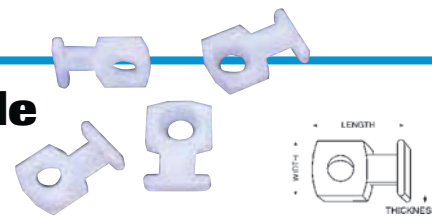

Screw Mounting Bases - Low Profile

- Perfect for confined space, control panels or other areas where space is limited

Description	Length	Width	Height	Slot Height	Slot Width	Screw Size	Qty./Bag	Cat. No.
Low Profile Mount	.750 in./19mm	.500 in./12.70mm	.120 in./3.04mm	.062 in./1.57mm	.180 in./4.57mm	No. 8	100	IT1LPMB-C

Cable Tie Bag

- Keep your cable ties right where you need them, eliminate loss with this convenient easy-to-use bag that clips securely onto your belt
- Includes a bag for 8 in. cable ties and a bag for 11 in. cable ties, easily clip together or used separately
- Elastic cord quickly and easily cinches to keep ties securely in place

Description	Cat. No.
Cable Tie Bag	IT-BAG

Grommets*

- Installs instantly! Flexible PVC grommets side slotted 1/16 in. for quick installation
- Snap into holes in electrical boxes, sheet metal, auto firewalls and more
- Prevents steel and other sharp edge chafing of wire insulation or cording
- Black, PVC, flexible, 60 durometer

Contents	Cat. No.
100 #10-12 x 1 in. Flange-type anchors, 100 #10 x 1-1/4 in. combo-combo-head, sheet-metal screws & 1-1/4 in. masonry bit (carbide-tipped)	90-052

Flexible Tubing*

- Flexible polyethylene cuts easily to desired length
- Splits open for neat "bundling" of wiring jobs
- Snaps shut to create a continuous protective cover