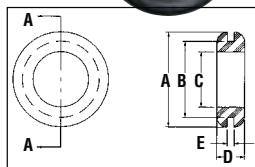

Description	Cat. No.
Cable Tie Bag	IT-BAG

Grommets*

- Installs instantly! Flexible PVC grommets side slotted 1/16 in. for quick installation
- Snap into holes in electrical boxes, sheet metal, auto firewalls and more
- Prevents steel and other sharp edge chafing of wire insulation or cording
- Black, PVC, flexible, 60 durometer