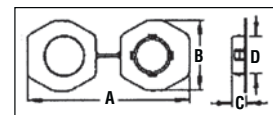

Common hole configurations in metal studs.

Description	A	B	C	D	Qty.	Cat. No.
Stud Bushing	5.670	2.50	.505	1.30	25	772271

Flange-Type Plastic Anchor Kits

- Kits include flange-type anchors, slotted/Phillips head screws and masonry bit
- Convenient plastic storage container