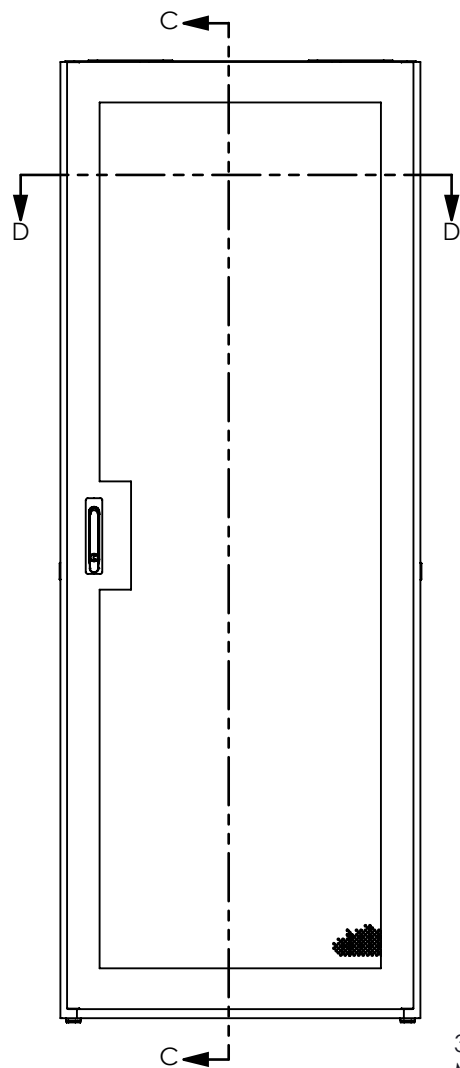

NO.	NOTE	DESCRIPTION	QTY
1	1305029260	FRAME 30 x 79.5 x 42 SERIES 4000	1
2	1305025833	CABLE MGT 3.25 x (73.5) x 5	2
3	1305029265	VERTICAL CABLE MGT / U.A.C. CHANNEL 4.75 X (73.5)	1
4	1305039134 - (73.5)	MOUNTING RAIL CAGE-NUT 5.25" FOR BRUSH	4
5	1305039067 - (27)	TOP COVER 4 FAN CUT-OUTS 6"	1
6	1305027783	6" FAN CUTOUT COVER PLATE	4
7	1305038320	TOP FRONT COVER PLATE	2
8	1305029263	PERFORATED DOOR (27 x 73.5)	1
9	1305027813	SPLIT DOOR PERFORATED (27 x 73.5) L.H.	1
10	1305027812	SPLIT DOOR PERFORATED (27 x 73.5) R.H.	1
11	1305029249	SIDE PANEL (73.5) x 42 LOCKS	2
12	OHIO NUT & BOLT FH 4440	LEVELLER, STEEL BASE 1/2-13	4

NOTES:

- 1 - MOUNTING RAIL TO HAVE RU MARKINGS.
- 2 - APPROXIMATE WEIGHT: 364 LBS.
- 3 - CAPACITY: 2000 LBS
- 4 - 100 CAGE-NUTS 10-32 SHIPPED LOOSE.
- 5 - 100 TRUSS HEAD SCREW 10-32 x 1/2 SHIPPED LOOSE.
- 6 - CERTIFIED TO CSA STANDARD C22.2 NO. 70950-1-07

DRAWN BY: T.M.	Title: SERIES 4000 42RU (27 x 73.5) x 42 NET CFG
CHECKED BY: T.M.	
PROJECT: Cabinets\Series4000	FILE: KitNet27x73x42_1305030680
PART NO.: CB4KNW-274242	DRAWING NO.: 1305030680
REV.: A	SCALE: 3:64
DATE: 2012-01-11	SHEET: 1 / 2

DESSINÉ PAR/DRAWN BY: T.M.		Title/Titre: SÉRIE 4000 42RU (27 x 73.5) x 42 CFG RÉSEAU			
VÉRIFIÉ PAR/CHECKED BY: T.M.		PROJET/PROJECT: Cabinets \Series4000		FICHER/FILE: KitNet27x73x42_1305030680	
NO. DE PIÈCE/PART NO.:	NO. DE DESSIN/DRAWING NO.:	RÉV./REV.:	ÉCHELLE/SCALE:	DATE:	PAGE/SHEET:
CB4KNW-274242	1305030680	A	1:16	2012-01-11	2 / 2