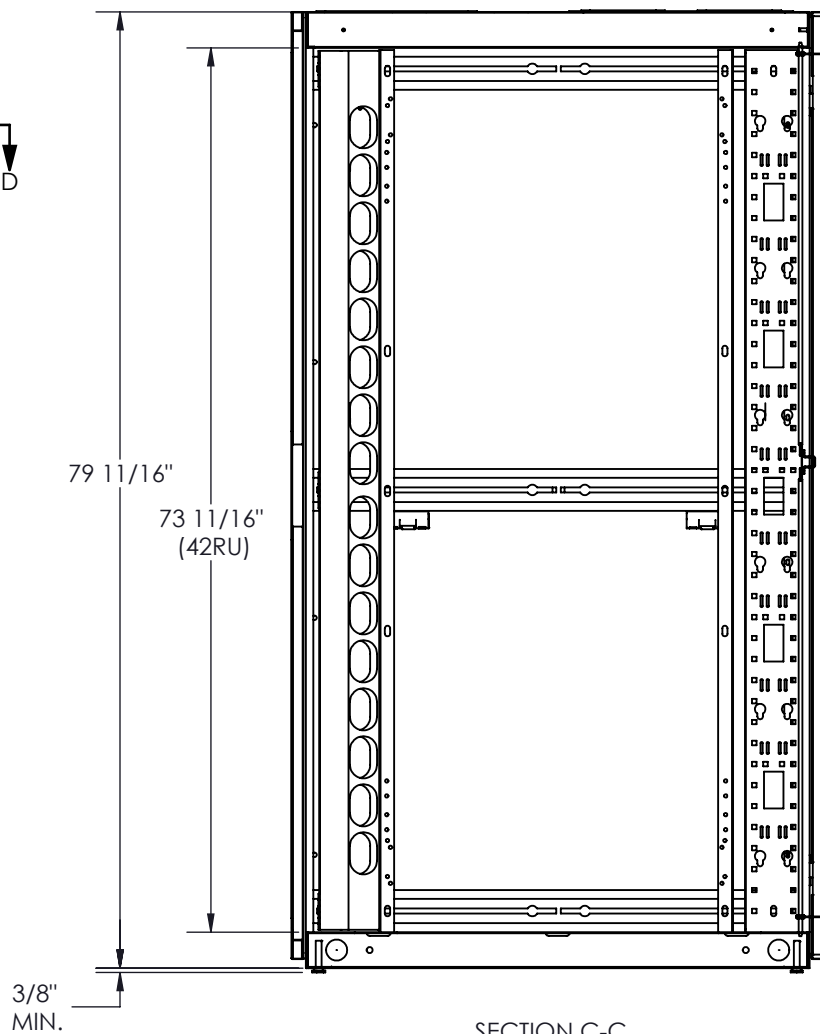

NO.	NOTE	DESCRIPTION	QTY
1	1305029260	FRAME 30 x 79.5 x 42 SERIES 4000	1
2	1305025833	CABLE MGT 3.25 x (73.5) x 5	2
3	1305029265	VERTICAL CABLE MGT / U.A.C. CHANNEL 4.75 X (73.5)	1
4	1305039134 - (73.5)	MOUNTING RAIL CAGE-NUT 5.25" FOR BRUSH	4
5	1305039067 - (27)	TOP COVER 4 FAN CUT-OUTS 6"	1
6	1305027783	6" FAN CUTOUT COVER PLATE	4
7	1305038320	TOP FRONT COVER PLATE	2
8	1305029263	PERFORATED DOOR (27 x 73.5)	1
9	1305027813	SPLIT DOOR PERFORATED (27 x 73.5) L.H.	1
10	1305027812	SPLIT DOOR PERFORATED (27 x 73.5) R.H.	1
11	1305029249	SIDE PANEL (73.5) x 42 LOCKS	2
12	OHIO NUT & BOLT FH 4440	LEVELLER, STEEL BASE 1/2-13	4

NOTES:

- 1 - MOUNTING RAIL TO HAVE RU MARKINGS.
- 2 - APPROXIMATE WEIGHT: 364 LBS.
- 3 - CAPACITY: 2000 LBS
- 4 - 100 CAGE-NUTS 10-32 SHIPPED LOOSE.
- 5 - 100 TRUSS HEAD SCREW 10-32 x 1/2 SHIPPED LOOSE.
- 6 - CERTIFIED TO CSA STANDARD C22.2 NO. 70950-1-07

DRAWN BY: T.M.	Title: SERIES 4000 42RU (27 x 73.5) x 42 NET CFG
CHECKED BY: T.M.	
PROJECT: Cabinets\Series4000	FILE: KitNet27x73x42_1305030680
PART NO.: CB4KNW-274242	DRAWING NO.: 1305030680
REV.: A	SCALE: 3:64
DATE: 2012-01-11	SHEET: 1 / 2