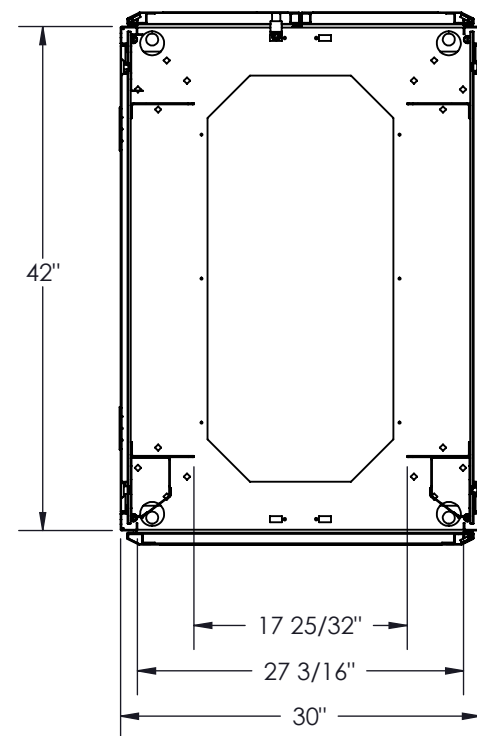

NO.	NOTE	DESCRIPTION	QTY
1	1305029260	FRAME 30 x 79.5 x 42 SERIES 4000	1
2	1305025833	CABLE MGT 3.25 x (73.5) x 5	2
3	1305029265	VERTICAL CABLE MGT / U.A.C. CHANNEL 4.75 X (73.5)	1
4	1305039134 - (73.5)	MOUNTING RAIL CAGE-NUT 5.25" FOR BRUSH	4
5	1305039067 - (27)	TOP COVER 4 FAN CUT-OUTS 6"	1
6	1305027783	6" FAN CUTOUT COVER PLATE	4
7	1305038320	TOP FRONT COVER PLATE	2
8	1305029263	PERFORATED DOOR (27 x 73.5)	1
9	1305027813	SPLIT DOOR PERFORATED (27 x 73.5) L.H.	1
10	1305027812	SPLIT DOOR PERFORATED (27 x 73.5) R.H.	1
11	1305029249	SIDE PANEL (73.5) x 42 LOCKS	2
12	OHIO NUT & BOLT FH 4440	LEVELLER, STEEL BASE 1/2-13	4

NOTES:

- 1 - MOUNTING RAIL TO HAVE RU MARKINGS.
- 2 - APPROXIMATE WEIGHT: 364 LBS.
- 3 - CAPACITY: 2000 LBS
- 4 - 100 CAGE-NUTS 10-32 SHIPPED LOOSE.
- 5 - 100 TRUSS HEAD SCREW 10-32 x 1/2 SHIPPED LOOSE.
- 6 - CERTIFIED TO CSA STANDARD C22.2 NO. 70950-1-07

DRAWN BY: T.M.	Title: SERIES 4000 42RU (27 x 73.5) x 42 NET CFG
CHECKED BY: T.M.	
PROJECT: Cabinets\Series4000	FILE: KitNet27x73x42_1305030680
PART NO.: CB4KNW-274242	DRAWING NO.: 1305030680
REV.: A	SCALE: 3:64
DATE: 2012-01-11	SHEET: 1 / 2

DESSINÉ PAR/DRAWN BY: T.M.		Title/Titre: SÉRIE 4000 42RU (27 x 73.5) x 42 CFG RÉSEAU			
VÉRIFIÉ PAR/CHECKED BY: T.M.		PROJET/PROJECT: Cabinets \Series4000		FICHER/FILE: KitNet27x73x42_1305030680	
NO. DE PIÈCE/PART NO.:	NO. DE DESSIN/DRAWING NO.:	RÉV./REV.:	ÉCHELLE/SCALE:	DATE:	PAGE/SHEET:
CB4KNW-274242	1305030680	A	1:16	2012-01-11	2 / 2