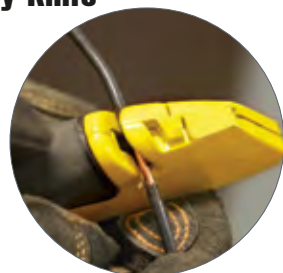

Folding Utility Knife

44131

- Push button to easily open and close.
- Rugged, heavy-duty and durable construction.
- Contains a wire stripping notch.
- High quality, triple ground blades stay sharp longer.
- Rubber grips on handle for improved control and comfort.
- The bright orange handle color makes this knife easy to find in a tool bag or pouch.

Cat. No.	Length Closed	Overall Length w/Blade	Weight
44131	4.125" (104.8 mm)	6.375" (162 mm)	.27 lbs. (0.12 kg)

Self-Retracting Utility Knife

- Rugged, heavy-duty and durable construction.
- Knife incorporates a wire-stripping notch.
- Safety yellow handle for greater visibility.
- Blade removal/insertion without disassembly.

Auto-Loading Folding Retractable Utility Knife

44130

- Rugged, heavy-duty and durable construction.
- Auto-loading blade for faster and safer blade changes.
- High quality triple ground blades stay sharp longer.
- Rubber grips on handle for improved control and comfort.
- Internal blade storage holds and includes 3 blades.
- Lock release to close knife.
- Equipped with belt clip.