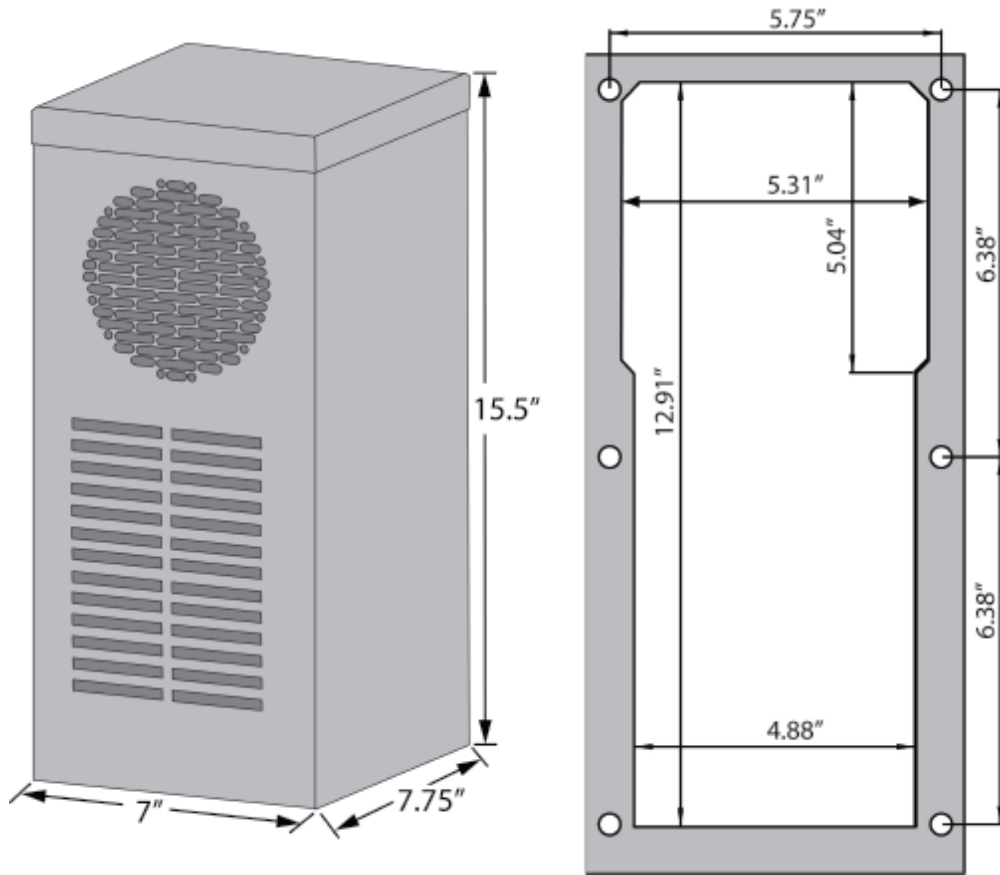

Standards

- UL, cUL, and CE
- Complies with
 - IP56
 - NEMA 3R, 4, 4X

Features

- R134a refrigerant.
- Thermostat control accessible from inside enclosure.
- Expansion valve prevents evaporator freeze up while minimizing heavy inrush currents on large BTU/H units.
- Direct condensate discharge via 1/4" NPT threaded port.
- Continuous air circulation from high capacity fans.
- EMI/RFI suppression meets CE.
- Provision for door contact allowing power down when enclosure door is opened.
- Gasket, mounting kit and template for enclosure cutout and drilling are included.
- Washable aluminum mesh filter.

Accessories

- Remote Door Switches
- Gasket Kits
- Condensate Bottle
- Filter Kits
- Water Condensate Evaporator

Part No.
DTS3031A115N4SS
DTS3031A230N4SS

Electrical Data	DTS3031A115N4SS	DTS3031A230N4SS
Rated Voltage	115 V 60 Hz	230 V 50/60 Hz
Range of Operation	103- 127 V	207-253 V
Power Consumption	325 W	315 W
Running Amps	3	2
Starting Current	10	5
Line Cord	With Plug	With Plug

Refrigeration Data	
Cooling Capacity BTU (Watts) +95/+95F +35/+35C	1194 BTU (350 Watts)
Type of Refrigerant	R134a
Refrigeration Charge	150 g
Adjustable Control Range	+50F..+105F (+10C..+40 C) Factory setting +95F (+35C)
Max Ambient Air Temp	+114F (+45C)
Min Ambient Air Temp	-40F (-40C)
Air Capacity (unrestricted)	Internal 38 CFM External 30 CFM
Condensation Discharge	Condensate Drain
Filter Mat	Aluminum Mesh
Db noise level	<64 db
Unit Weight	30 lbs (13.6kg)
Exterior Case	304 Stainless Steel
Finish Stainless Steel	Number 4 Brush finish
Nema Rating	enclosures IP56 / NEMA 4,4X
Nema Rating	enclosures IP56 / NEMA 3R/4