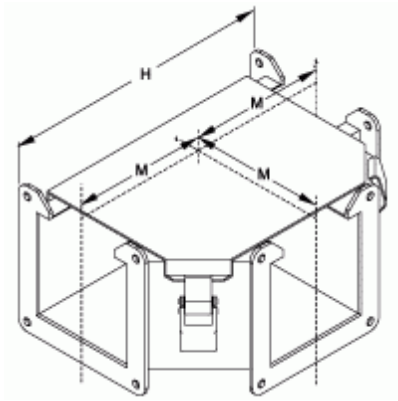

## Tee Fitting Top Opening *1485 TN Series*

Part No.	Size
1485BTN	2.5 x 2.5
1485CTN	4 x 4
1485DTN	6 x 6
1485ETN	8 x 8
1485FTN	12 x 6

Two flat sealing plates included

*Data subject to change without notice*