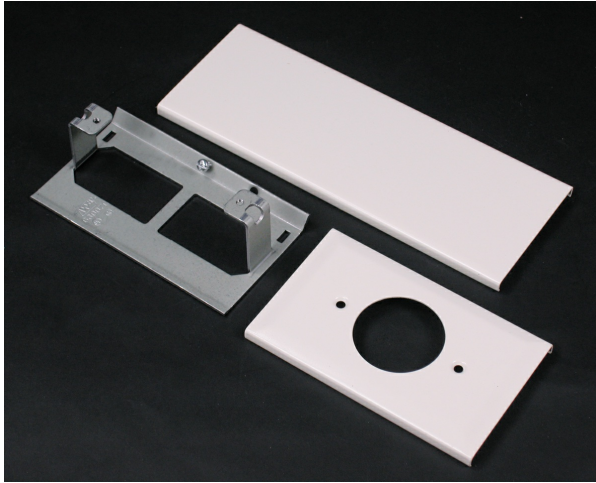

Wiremold  
30TP Series Single Receptacle Cover (White)  
Part No. 30TP-J-WH

Routing power, data, and A/V – neatly and simply – from up there to down here; that’s what Tele-Power® Poles are all about. Their sole purpose is to get the business end of your wire and cabling needs down to your workstation, equipment, or modular furniture. Specifically, in away-from-the-wall locations in open commercial office areas, schools, labs, stores and other sites. Whatever power, data, or A/V wiring you need to bring down to the desk, workstation, or cash registers, Wiremold Tele-Power Poles handle all of your needs effortlessly. For modular office furniture – our poles easily provide the hook up to feed office partitions. The poles are also available with specialized electrical circuits such as dedicated/isolated ground. Vertical drop poles give you the flexibility and capacity to devote both sides of the pole for single or dual service feeds. Legrand/Wiremold offers the broadest selection of open space solutions. With standard, custom and configurable products, you can rest assured that the right solution is readily available and adaptable to your current and future work environments.

## Features & Benefits

Add power receptacles or devices to existing modular Tele-Power Poles.

Includes one receptacle mounting bracket.

Face diameter of single receptacle: 1.56".

### General Info

Product Line	Wiremold	Color	White
UPC Number	786776196405	Country Of Origin	United States
Product Series	Steel Tele-Power	Application Sector	Commercial
Standard	File E53857	Type	Cover

### Dimensions

Product Weight US	0.7 lb
-------------------	--------