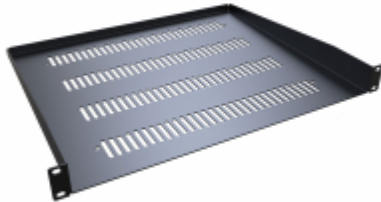

# Universal Rack Shelf *RAS Series*

Up to 200 lbs (91 kg) Weight Capacity

## Features

- Constructed of 14 or 16 gauge steel.
- Universal design mounts to any standard EIA-compliant rack or cabinet.
- Allows easy rack mounting of equipment or items that do not have rack mounting capabilities.
- Mounts to rack rails either as an internal shelf or external shelf/work area.
- Available in either vented or solid versions.
- Rugged textured RAL9005 black powder paint finish.
- TAA-compliant for GSA Schedule purchases.
- RoHS and REACH compliant
- Manufactured in North America