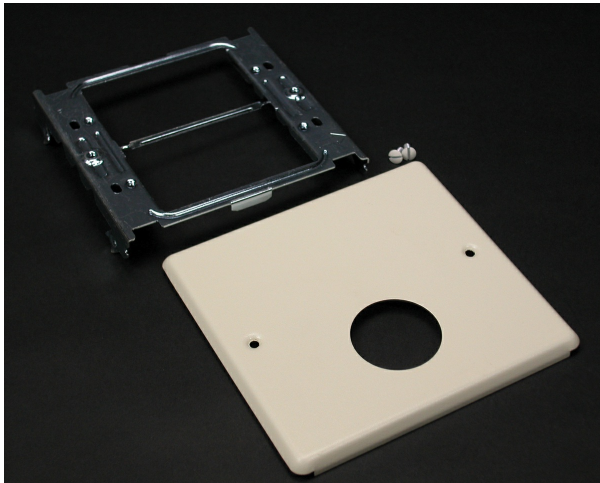

Wiremold
2-GANG SINGLE ROUND OPENING-GRAY
Part No. CG4047AX

4000® Series Raceway is the work horse of surface raceway systems. 4000 Series Raceway can be divided for multi-service applications making it ideal for applications requiring a large cable capacity and dual-service requirements. Commercial, institutional, and industrial applications benefit from the rigid steel construction and durable ScuffCoat™ finish of this raceway. 4000 Series Raceway is also ideal for municipalities that have code requirements calling for all steel construction or that prohibit nonmetallic cable management systems.

Features & Benefits

Accepts straight blade and locking single receptacles with face diameters of 1.38" to 1.39" (35mm to 36mm). NOTE: Certified to Canadian Safety Standards for sale in Canada

When ordering these products, change the "V" color prefix to "CV" or the "G" color prefix to "CG" to denote the Canadian versions

Specifications

General Info

Product Line	Wiremold	Color	Gray
UPC Number	786776050790	Country Of Origin	United States
Product Series	4000 Series, 4047 Series, 6000 Series	Number of Receptacles	1
Installation Location	On Wall	Application Sector	Commercial
Warranty Type	1-Year from Installation or 2-Years from Day of Sale	Type	Cover Plate

Dimensions

Product Width US	5.125 in	Product Weight US	0.665 lb
Product Length US	4.75 in		

Listing Agencies / 3rd Party Agencies

cULus ListingNumber E41751

cULus Listed

Yes

Trade Programs

USMCA Yes