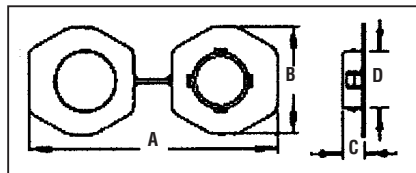

Description	A	B	C	D	Qty.	Cat. No.
Stud Bushing	5.670	2.50	.505	1.30	25	772271