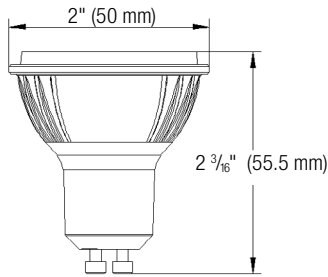

DIMENSIONS

CAUTIONS

- Not compatible with E-Lume recessed trims
- Turn power off before inspection, installation, or removal.
- Suitable for use in totally enclosed luminaires.
- Suitable for use in damp locations.
- Do not open – no user serviceable parts inside.
- Use only on 120 VAC, 60Hz circuits.
- This device is not intended for use with emergency exit fixtures or emergency exit lights.
- Compatible with most dimmers.
- For complete dimmer and warranty information visit www.standardpro.com.
- Operating temperature: -20°C / -4°F to 40 °C / 104 °F.
- 3 Years Limited Warranty.

Qty	Description	Price

I accept the specifications of the luminaire configuration mentioned above.

Name: _____
Company: _____
Signature: _____

Date: _____

Data is based upon tests performed in a controlled environment. Actual performance can vary depending on operating conditions.
All products are subject to change or may be discontinued any time without notice.