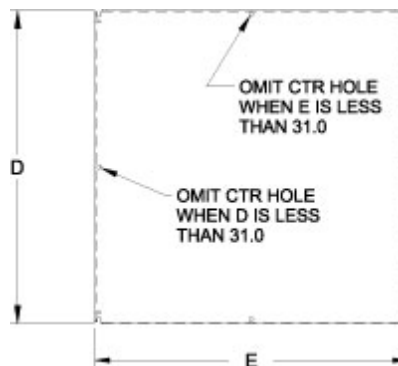

Quality Products. Service Excellence.

Inner Panels *EP Series*

Eclipse Series Enclosures

Features

- Larger than standard NEMA panel used in same sized enclosure.
- 12gauge steel construction.
- Larger sizes have 2 or 4 formed flanges for added strength.
- Slotted corner design for easier mounting.
- Finished in white or unpainted galvanized.

Mild Steel				
Part No.	Galvanized Part No.	Size		Gauge
Part No.	Part No.	D	E	Gauge
EP1210	EPG1210	10.20	8.20	12
EP1212	EPG1212	10.20	10.20	12
EP1224	EPG1224	10.20	22.20	12
EP1612	EPG1612	14.20	10.20	12
EP1616	EPG1616	14.20	14.20	12
EP1620	EPG1620	14.20	18.20	12
EP2012	EPG2012	18.20	10.20	12
EP2016	EPG2016	18.20	14.20	12
EP2020	EPG2020	18.20	18.20	12
EP2024	EPG2024	18.20	22.20	12
EP2412	EPG2412	22.20	10.20	12
EP2416	EPG2416	22.20	14.20	12
EP2420	EPG2420	22.20	18.20	12
EP2424	EPG2424	22.20	22.20	12
EP2430	EPG2430	22.20	28.20	12
EP2442	EPG2442	22.20	40.20	12
EP2448	EPG2448	22.20	46.20	12
EP3012	EPG3012	28.20	10.20	12
EP3016	EPG3016	28.20	14.20	12
EP3020	EPG3020	28.20	18.20	12
EP3024	EPG3024	28.20	22.20	12