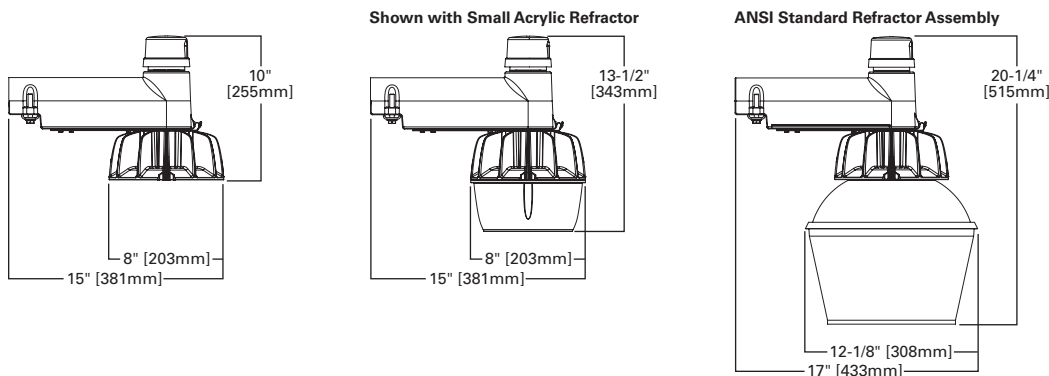

### Mounting

Two-bolt slipfitter for mounting on 1-1/4" to 2" standard pipe (1-5/8" to 2-3/8" O.D.). Also available with a bracket for mounting to wood poles or walls without a pipe.

## DIMENSIONS