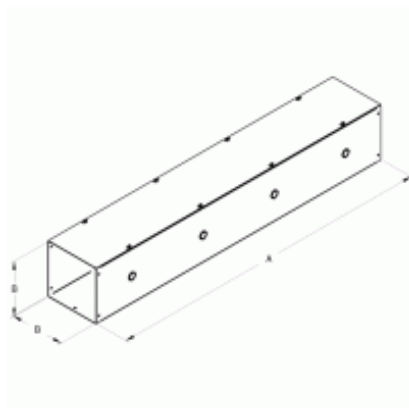

## Goulotte guide-fils à couvercle vissé pour pose à plat, type 1

Série CWSC

Screw Cover with Knockouts	2.5 x 2.5	4 x 4	6 x 6	8 x 8	10 x	
					10	12 x 12
Straight Section 12"	CWSC212	CWSC412	CWSC612	CWSC812	-	CWSC1212
Straight Section 18"	-	-	-	-	-	-
Straight Section 24"	CWSC224	CWSC424	CWSC624	CWSC824	-	CWSC1224
Straight Section 36"	CWSC236	CWSC436	CWSC636	CWSC836	-	CWSC1236
Straight Section 48"	CWSC248	CWSC448	CWSC648	CWSC848	-	CWSC1248
Straight Section 60"	CWSC260	CWSC460	CWSC660	CWSC860	-	CWSC1260
Straight Section 72"	-	CWSC472	CWSC672	-	-	-
Straight Section 96"	-	-	-	-	-	-
Straight Section 120"	CWSC2120	CWSC4120	CWSC6120	CWSC8120	-	-