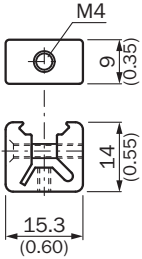

### Ordering information

Description	Type	Part no.
Clamping block for dovetail mounting	BEF-KH-W12	2013285

Other models and accessories → [www.sick.com/Brackets](http://www.sick.com/Brackets)

### Detailed technical data

Dimensional drawing (Dimensions in mm (inch))