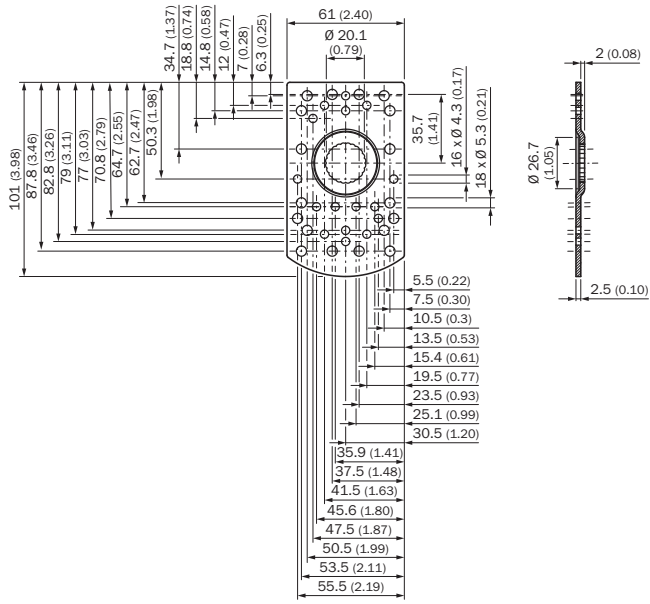

BEF-KHS-K01

Brackets

MOUNTING SYSTEMS

SICK
Sensor Intelligence.

Ordering information

Description	Type	Part no.
Plate K for universal clamp bracket	BEF-KHS-K01	2022718

Included in delivery: BEF-KHS-KH1 (1)

Other models and accessories → www.sick.com/Brackets

Dimensional drawing (Dimensions in mm (inch))

BEF-KHS-K01 | Brackets

MOUNTING SYSTEMS

SICK AT A GLANCE

SICK is one of the leading manufacturers of intelligent sensors and sensor solutions for industrial applications. A unique range of products and services creates the perfect basis for controlling processes securely and efficiently, protecting individuals from accidents and preventing damage to the environment.