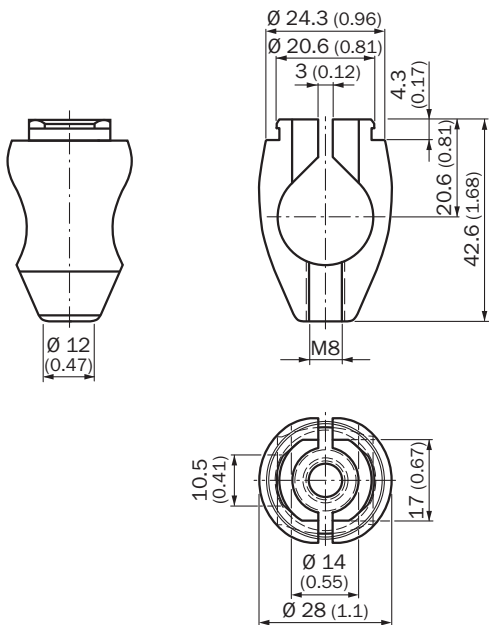

ECLASS 8.0	27279202
ECLASS 8.1	27279202
ECLASS 9.0	27273701
ECLASS 10.0	27273701
ECLASS 11.0	27273701
ECLASS 12.0	27273701
ETIM 5.0	EC002024
ETIM 6.0	EC002024
ETIM 7.0	EC002024
ETIM 8.0	EC002024
UNSPSC 16.0901	32131023

Dimensional drawing (Dimensions in mm (inch))