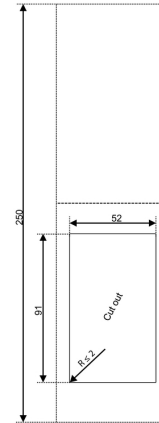

www.weidmueller.com

Caractéristiques techniques

Dimensions and weights

Depth	27,5 mm	Depth (inches)	1,083 inch
Height	134 mm	Height (inches)	5,276 inch
Width	67 mm	Width (inches)	2,638 inch
Wall thickness, min.	1 mm	Wall thickness, max.	5 mm
Net weight	530 g		

IE-FC-SFM-KNOB

Weidmüller Interface GmbH & Co. KG
 Klingenbergstraße 26
 D-32758 Detmold
 Germany

www.weidmueller.com

Dessins

Dimensioned drawing

Unit: mm

Installation cut-out

Unit: mm

Dimensioned drawing

Unit: in

Installation cut-out

Unit: in