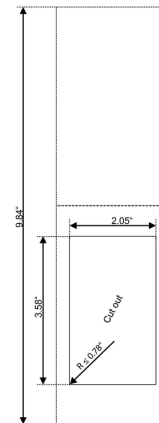

www.weidmueller.com

Caractéristiques techniques

Dimensions and weights

Depth	27,5 mm	Depth (inches)	1,083 inch
Height	134 mm	Height (inches)	5,276 inch
Width	67 mm	Width (inches)	2,638 inch
Wall thickness, min.	1 mm	Wall thickness, max.	5 mm
Net weight	530 g		

IE-FC-SFM-KNOB

Weidmüller Interface GmbH & Co. KG
 Klingenbergstraße 26
 D-32758 Detmold
 Germany

www.weidmueller.com

Dessins

Dimensioned drawing

Unit: mm

Installation cut-out

Unit: mm

Dimensioned drawing

Unit: in

Installation cut-out

Unit: in