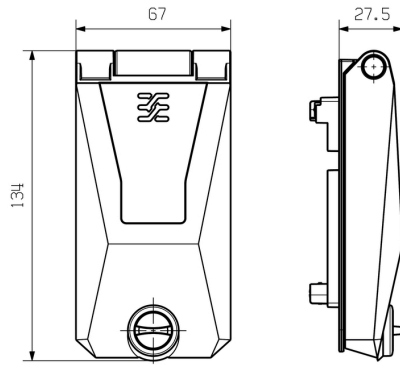

www.weidmueller.com

Caractéristiques techniques

Dimensions and weights

Depth	27,5 mm	Depth (inches)	1,083 inch
Height	134 mm	Height (inches)	5,276 inch
Width	67 mm	Width (inches)	2,638 inch
Wall thickness, min.	1 mm	Wall thickness, max.	5 mm
Net weight	530 g		

IE-FC-SFM-KNOB

Weidmüller Interface GmbH & Co. KG
 Klingenbergstraße 26
 D-32758 Detmold
 Germany

www.weidmueller.com

Dessins

Dimensioned drawing

Unit: mm

Installation cut-out

Unit: mm

Dimensioned drawing

Unit: in

Installation cut-out

Unit: in