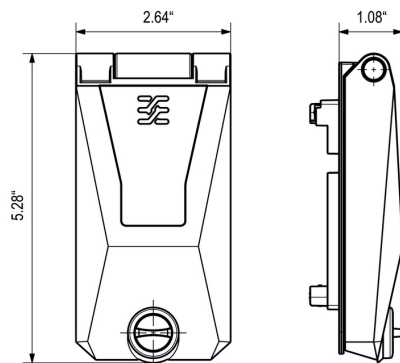

www.weidmueller.com

Caractéristiques techniques

Dimensions and weights

Depth	27,5 mm	Depth (inches)	1,083 inch
Height	134 mm	Height (inches)	5,276 inch
Width	67 mm	Width (inches)	2,638 inch
Wall thickness, min.	1 mm	Wall thickness, max.	5 mm
Net weight	530 g		

IE-FC-SFM-KNOB

Weidmüller Interface GmbH & Co. KG
 Klingenbergstraße 26
 D-32758 Detmold
 Germany

www.weidmueller.com

Dessins

Dimensioned drawing

Unit: mm

Installation cut-out

Unit: mm

Dimensioned drawing

Unit: in

Installation cut-out

Unit: in