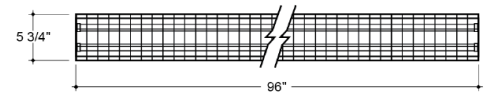

PROJECT:	DATE:
CAT. NO.:	TYPE:
NOTES	VOLTS:

GENERAL

Réglette fluorescente approprié pour les applications avec lampes T8. Convient aux installations en enfilade. Grille de protection optionnelle.

CONSTRUCTION

Boîtier en feuille d'acier formée de calibre adéquat aux normes en vigueur. Les embouts sont monobloc / le support de la douille est tourné avant l'envoi pour protéger la douille. L'élément de joint pour un montage en enfilade est incorporé dans l'élément de fermeture / le support de douille.

FINI

Fini standard avec émaillage de polyester blanc.

ELECTRICAL

Ballast électronique à démarrage instantané 120V, 50/60Hz. Autres types de ballasts disponibles sur demande.

CERTIFICATIONS

CSA et/ou UL

Ordering Information

SERIES	MODULE LENGTH	LAMPS	WATTS	OPTIONS	VOLTAGE	BALLAST / DRIVER
LS	2 = 24" 3 = 36" 4 = 48" 8 = 96"	1 = 1 2 = 2 4 = 4	17 = 17 (T8) 25 = 25 (T8) 32 = 32 (T8)	G = Wireguard	120 = 120 Volts 277 = 277 Volts 347 = 347 Volts	IS = IS PRS = PRS RS = RS