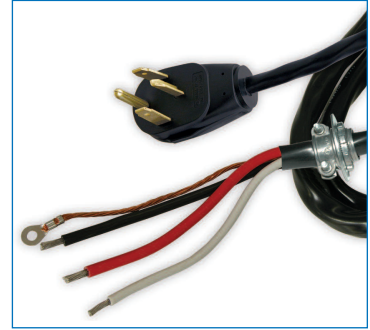

Dryer Cords

- 30 AMPS, 125/250 VOLTS.
- Kit comes complete with mounting hardware.
- Bulk – hardware not included.

FRONT

ORDER NO.	PRODUCT CODE	GAUGE/ CONDUCTOR	WIRE TYPE	CORD LENGTH (M)	CORD COLOUR	PACK SIZE	SHIP CARTON MC/TRAY/DB
544120	DRYER KIT	10/2-12/2	DRT	1.5	Black	8	TRAY
544150	DRYER CORD BULK	10/2-12/2	DRT	1.5	Black	15	MC

Stove Cords

- 40 AMPS, 125/250 VOLTS.
- Kit comes complete with mounting hardware.
- Bulk-packed has no hardware.

FRONT

ORDER NO.	PRODUCT CODE	GAUGE/ CONDUCTOR	WIRE TYPE	CORD LENGTH (M)	CORD COLOUR	PACK SIZE	SHIP CARTON MC/TRAY/DB
544094	STOVE CORD KIT	8/2-10/2	DRT	1.5	Black	8	TRAY
544147	STOVE CORD BULK	8/2-10/2	DRT	1.5	Black	15	MC

Gas Range Adapter

- Safely converts an electric range outlet for gas range use.
- No need to install new outlet.
- Built-in 15 Amp fuse for safety.
- A 220- to 110-Volt converter.
- Simply plug gas range 110 Volt plug into the adapter, and then plug adapter into existing electric range 220 Volt outlet.

ORDER NO.	PRODUCT CODE	WIRE TYPE	CORD LENGTH (M)	CORD COLOUR	PACK SIZE	SHIP CARTON MC/TRAY/DB
548301	GAS RANGE ADAPTER	N/A	N/A	N/A	10	TRAY