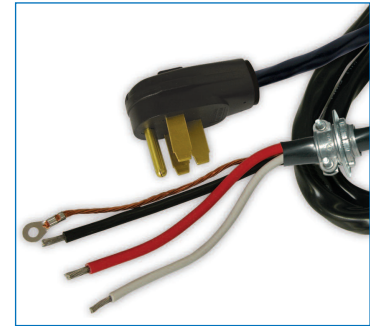

Dryer Cords

- 30 AMPS, 125/250 VOLTS.
- Kit comes complete with mounting hardware.
- Bulk – hardware not included.

FRONT

ORDER NO.	PRODUCT CODE	GAUGE/ CONDUCTOR	WIRE TYPE	CORD LENGTH (M)	CORD COLOUR	PACK SIZE	SHIP CARTON MC/TRAY/DB
544120	DRYER KIT	10/2-12/2	DRT	1.5	Black	8	TRAY
544150	DRYER CORD BULK	10/2-12/2	DRT	1.5	Black	15	MC

Stove Cords

- 40 AMPS, 125/250 VOLTS.
- Kit comes complete with mounting hardware.
- Bulk-packed has no hardware.

FRONT

ORDER NO.	PRODUCT CODE	GAUGE/ CONDUCTOR	WIRE TYPE	CORD LENGTH (M)	CORD COLOUR	PACK SIZE	SHIP CARTON MC/TRAY/DB
544094	STOVE CORD KIT	8/2-10/2	DRT	1.5	Black	8	TRAY
544147	STOVE CORD BULK	8/2-10/2	DRT	1.5	Black	15	MC

Gas Range Adapter

- Safely converts an electric range outlet for gas range use.
- No need to install new outlet.
- Built-in 15 Amp fuse for safety.
- A 220- to 110-Volt converter.
- Simply plug gas range 110 Volt plug into the adapter, and then plug adapter into existing electric range 220 Volt outlet.

ORDER NO.	PRODUCT CODE	WIRE TYPE	CORD LENGTH (M)	CORD COLOUR	PACK SIZE	SHIP CARTON MC/TRAY/DB
548301	GAS RANGE ADAPTER	N/A	N/A	N/A	10	TRAY