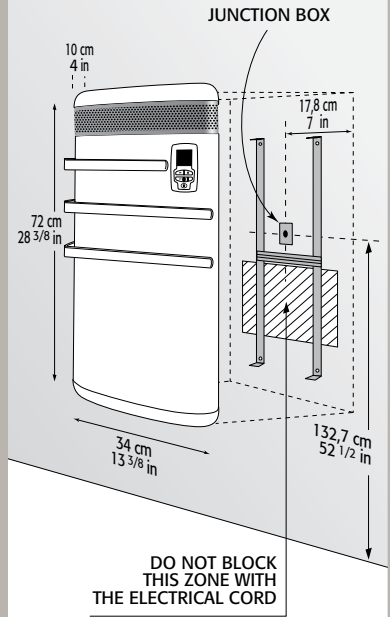

Adagio

INSTALLATION AND CONNECTION

Recommended installation height

86 cm (34 in).

Clearances

- Front: 50 cm (20 in)
- ◀ Sides: 10 cm (4 in)
- ▲ Above: 20 cm (8 in)
- ▼ Underneath: 30 cm (12 in).

Installation Quick mounted surface installation with easy snap-on bracket that also serves as marking template.

Connection 240-V unit: Flexible cord connection, including junction box. Installation requires 2 in X 3 in wall box (not included).

Note 3-conductor cable or 2-conductor cable with a third wire should be used if unit is to be linked with the Convectair Programmer module (7392 FP).