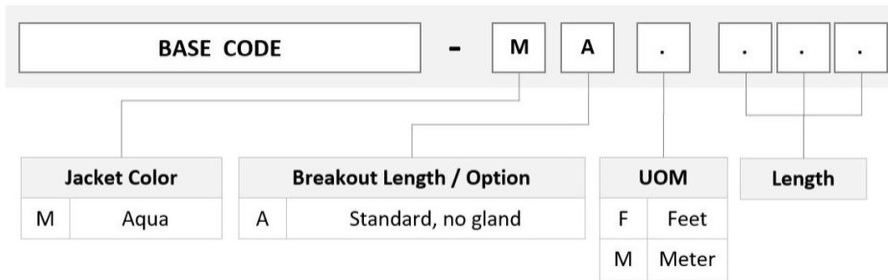

AQX2X2XHF

OM4 MPO24 (Pinned) to MPO24 (Pinned), Fiber Patch Cord, 24-Fiber, Method A, Plenum

Product Classification

Regional Availability	Asia Australia/New Zealand Europe Latin America Middle East /Africa North America
Portfolio	CommScope®
Product Type	Fiber array cable assembly
Ordering Note	For lengths greater than 999 ft (304 m), orders must be in meters Minimum length may vary based on cable configuration

General Specifications

Color, boot A	Red
Color, boot B	Red
Color, connector A	Aqua
Color, connector B	Aqua
Construction Type	Stranded
Fibers per Subunit, quantity	24
Furcation Color	Aqua
Interface, Connector A	MPO-24/UPC
Interface, Connector B	MPO-24/UPC
Jacket Color	Aqua
Polarity	Method A
Total Fibers, quantity	24

Dimensions

Cable Assembly Length Range (m)	1 – 305
Cable Assembly Length Range (ft)	1 – 999

AQX2X2XHF

Ordering Tree

Mechanical Specifications

Cable Retention Strength, maximum 11.24 lb @ 0 ° | 4.40 lb @ 90 °