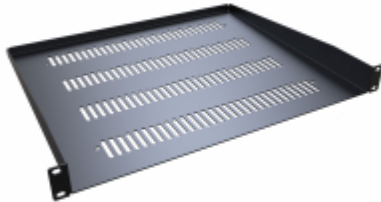

## Universal Rack Shelf *RAS Series*

Up to 200 lbs (91 kg) Weight Capacity

### Features

- Constructed of 14 or 16 gauge steel.
- Universal design mounts to any standard EIA compliant rack or cabinet.
- Allows easy rack mounting of equipment or items that do not have rack mounting capabilities.
- Mounts to rack rails either as an internal shelf or external shelf/work area.
- Available in either vented or solid versions.
- Rugged textured black powder paint finish.
- TAA Compliant
- RoHS and REACH compliant
- Manufactured in North America