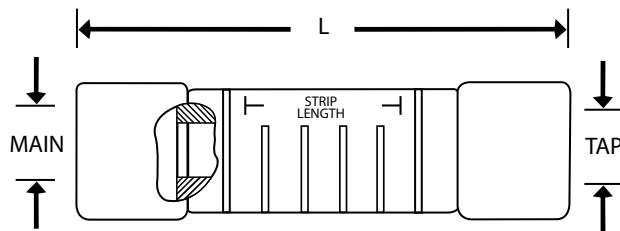

RATINGS

Meets or exceeds ANSI C119.4.

Max ampacity is based on NEC 310.15, insulation type, and conductor material. Please consult your current NEC manual.

RATING:
600V